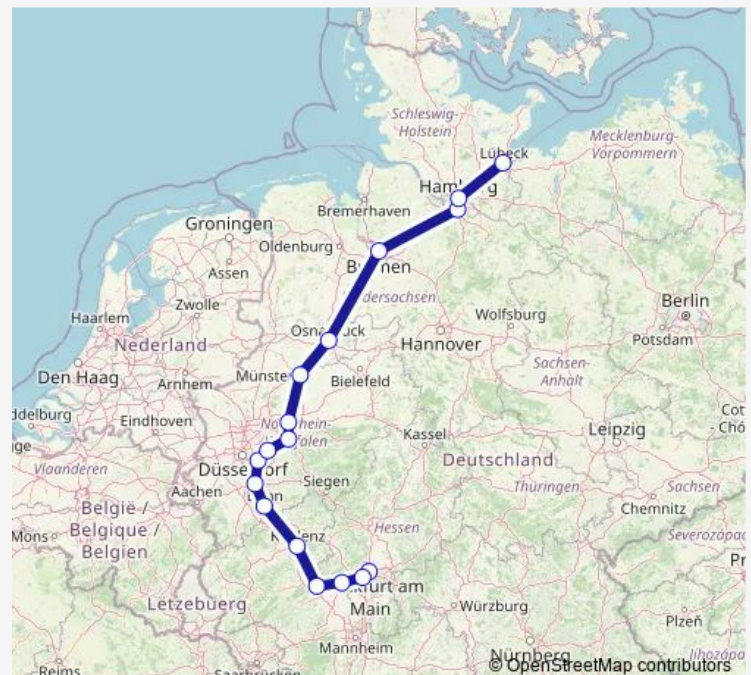

Bonn-Beuel

Köln Messe/Deutz Gl.11-12

Solingen Hbf

Wuppertal Hbf

Hagen Hbf

Dortmund Hbf

Münster(Westf)Hbf

Osnabrück Hbf

Bremen Hbf

Hamburg-Harburg

Hamburg Hbf

Lübeck Hbf

Route schedule

Frankfurt(Main)Hbf — Lübeck Hbf

Monday —

Tuesday —

Wednesday —

Thursday —

Friday —

Saturday —

Sunday

05:24

Route info

Direction: Frankfurt(Main)Hbf

Stops: 16

Trip Duration: 7 hour 37 min

Direction

Frankfurt(Main)Hbf — Lübeck Hbf

17 stops

[Open route schedule](#)

Frankfurt(Main)Hbf

Frankfurt(M) Flughafen Fernbf