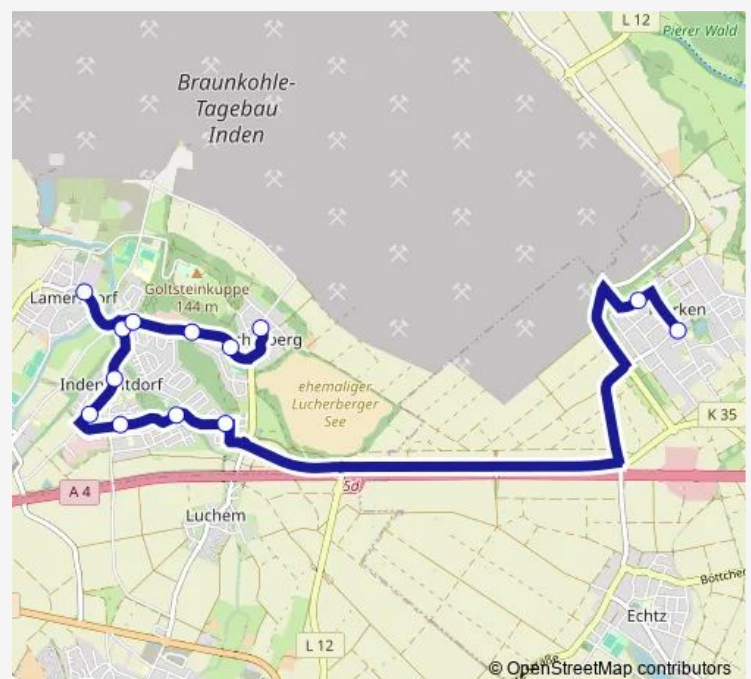

Inden, Inden/Altdorf Rathaus

Inden, Lamersdorf Markt

Inden, Inden/Altdorf Berger Weg

Inden, Lucherberg Casino

Inden, Lucherberg Siedlung

Inden, Lucherberg Hochstraße

Route schedule

Düren, Merken Kirche — Inden, Lucherberg Hochstraße

Monday	13:43
Tuesday	13:43
Wednesday	13:43
Thursday	13:43
Friday	13:43
Saturday	—
Sunday	—

Route info

Direction: Düren, Merken Kirche

Stops: 13

Trip Duration: 0 hour 19 min

Direction

Inden, Lucherberg Hochstraße — Inden, Schophoven Zum Roten Acker

6 stops

[Open route schedule](#)

Inden, Lucherberg Hochstraße

Inden, Lucherberg See

Inden, Am Molenweg

Inden, Schophoven Müllenark

Inden, Schophoven

Inden, Schophoven Zum Roten Acker

Sunday —

Route info

Direction: Inden, Lucherberg Hochstraße

Stops: 6

Trip Duration: 0 hour 13 min

294 School and Public Service Bus time schedules and route maps are available in an offline PDF at busmaps.com. Use the busmaps.com website to see live bus times, train schedule or subway schedule, and step-by-step directions for all public transit in Dueren