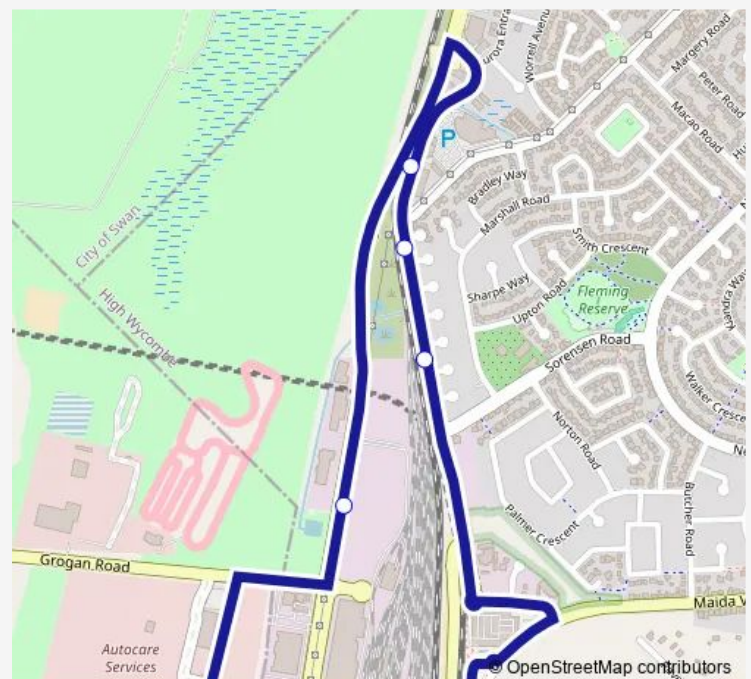

Direction

Abbott Rd After Grogan Rd — High Wycombe Stn Stand 6

7 stops

[Open route schedule](#)

Abbott Rd After Grogan Rd

Abernethy Rd Before Grogan Rd

Abernethy Rd After Grogan Rd

Dundas Rd Before Wittenoom Rd

Thursday 10:16-14:13

Friday 10:16-14:13

Saturday —

Sunday —

Route info

Direction: Abbott Rd After Grogan Rd

Stops: 7

Trip Duration: 0 hour 7 min

Direction

High Wycombe Stn Stand 1 — Abbott Rd After Grogan Rd

6 stops

[Open route schedule](#)

High Wycombe Stn Stand 1

Dundas Rd After Kapok Ct

Dundas Rd After Musk Ct

Dundas Rd Before Wittenoom Rd

Abernethy Rd Before Grogan Rd

Abbott Rd After Grogan Rd

Route schedule

High Wycombe Stn Stand 1 — Abbott Rd After Grogan Rd

Monday 10:05-14:03

Tuesday 10:05-14:03

Wednesday 10:05-14:03

Thursday 10:05-14:03