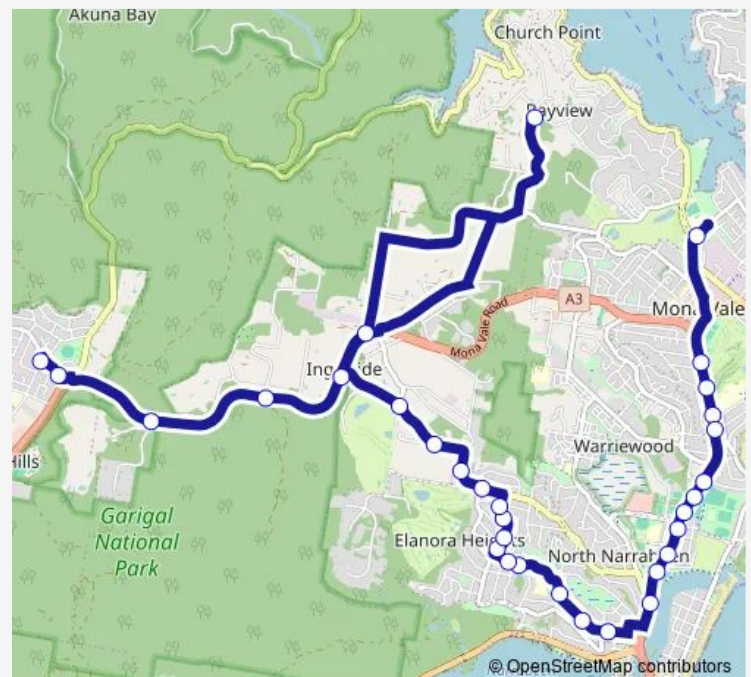

Pittwater Rd Opp Turimetta St

Pittwater Rd Opp Jenkins St

Pittwater Rd At Coronation St

Pittwater Rd At Cook Tce

Pittwater Rd At Arnott Cres

Pittwater Golf Centre, Pittwater Rd

Warriewood B-Line, Pittwater Rd

Monday 15:35

Tuesday 15:35

Wednesday 15:35

Thursday 15:35

Friday —

Saturday —

Sunday —

Route info

Direction: Pittwater High School, Mona St, Stand C

Stops: 32

Trip Duration: 0 hour 42 min

Kalang Rd At St Andrews Gate

Powderworks Rd At Elanora Rd

Powderworks Rd At Wilga St

Powderworks Rd At Wilson Av

Powderworks Rd Opp Wattle Rd