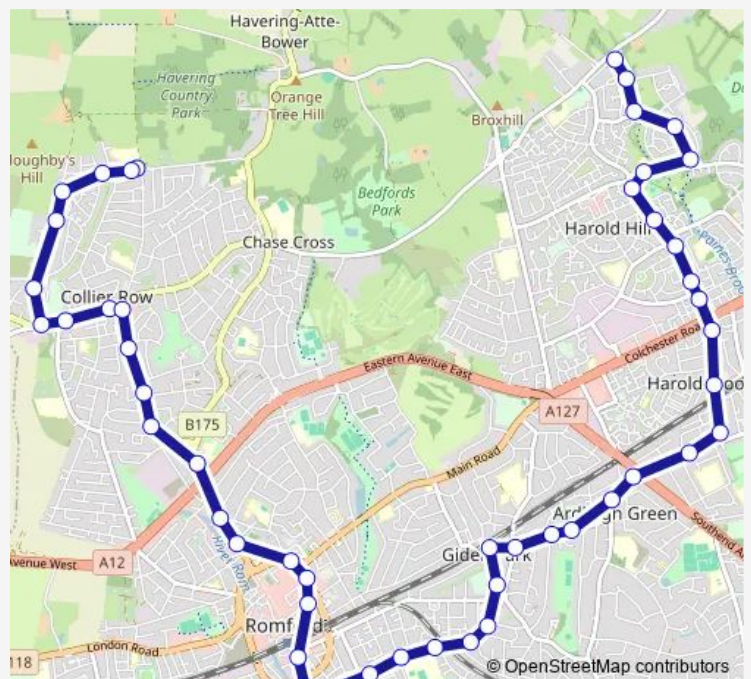

Bus 294 Havering Park - Romford - Gidea Park - Harold Hill - Noak Hill

[Go to website](#)

Direction

Wincanton Road Noak Hill — Havering Park

50 stops

[Open route schedule](#)

- Wincanton Road Noak Hill
- Cummings Hall Lane
- Wincanton Road
- Ashbourne Road (RM3)
- Troopers Drive
- Tees Drive
- Wigton Way
- Harkness Close
- Brookside School
- Central Park Leisure Centre
- Harold Hill Community Centre
- Kingsbridge Road
- Camborne Avenue
- Arundel Road
- Harold Wood Station
- St Peter's Church (RM3)
- Recreation Avenue
- Rosslyn Avenue
- Southend Arterial Road
- Ardleigh Green School
- Hardley Crescent

Route schedule

Wincanton Road Noak Hill — Havering Park

Monday	05:18-23:55
Tuesday	05:18-23:55
Wednesday	05:18-23:55
Thursday	05:18-23:55
Friday	05:18-23:55
Saturday	05:18-23:55
Sunday	06:10-23:55

Route info

Direction: Wincanton Road Noak Hill

Stops: 50

Trip Duration: 0 hour 55 min

294 — Havering Park - Romford - Gidea Park - Harold Hill - Noak Hill

Westmoreland Avenue

Gidea Park Station

The Drill Roundabout

Salisbury Road Romford

Stops: 49

Trip Duration: 0 hour 38 min

Cranham Road

Salisbury Road Romford

The Drill Roundabout

Gidea Park Station

Upper Brentwood Rd /Gidea Park

Northumberland Avenue (RM2)