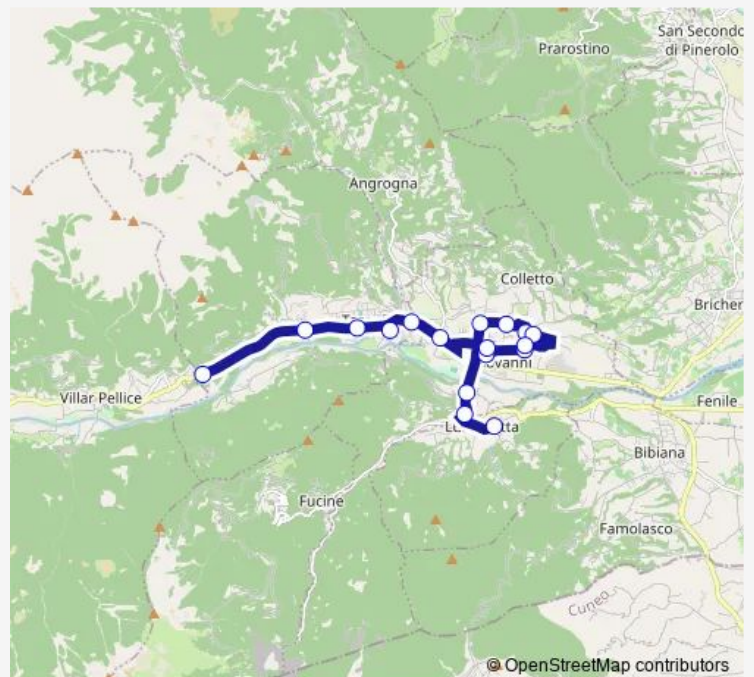

Pontevecchio - Franchino

SP 156 - Lusernetta

Route schedule

SP 122 - Rora' — SP 156 - Lusernetta

Monday	—
Tuesday	—
Wednesday	—
Thursday	—
Friday	09:05
Saturday	—
Sunday	—

Route info

Direction: SP 122 - Rora'

Stops: 4

Trip Duration: 0 hour 15 min

■ 294 — Barge-Luserna S.G.-Torre Pellice

Direction

SP 156 - Lusernetta — Chabriols - Corso Lombardini 76

26 stops

[Open route schedule](#)

SP 156 - Lusernetta

SAN Marco

Luserna SAN Giovanni - Piazza Canavero

Luserna SAN Giovanni - Stazione Ferroviaria

Luserna SAN Giovanni - VIA Tagas

Luserna SAN Giovanni - Cimitero

Luserna SAN Giovanni - Braccio SAN Giovanni

VIA Malan - Passaggio A Livello

Thursday 07:30-16:20

Friday 07:30-16:20

Saturday 07:30-10:40

Sunday —

Route info

Direction: SP 156 - Lusernetta

Stops: 26

Trip Duration: 0 hour 38 min