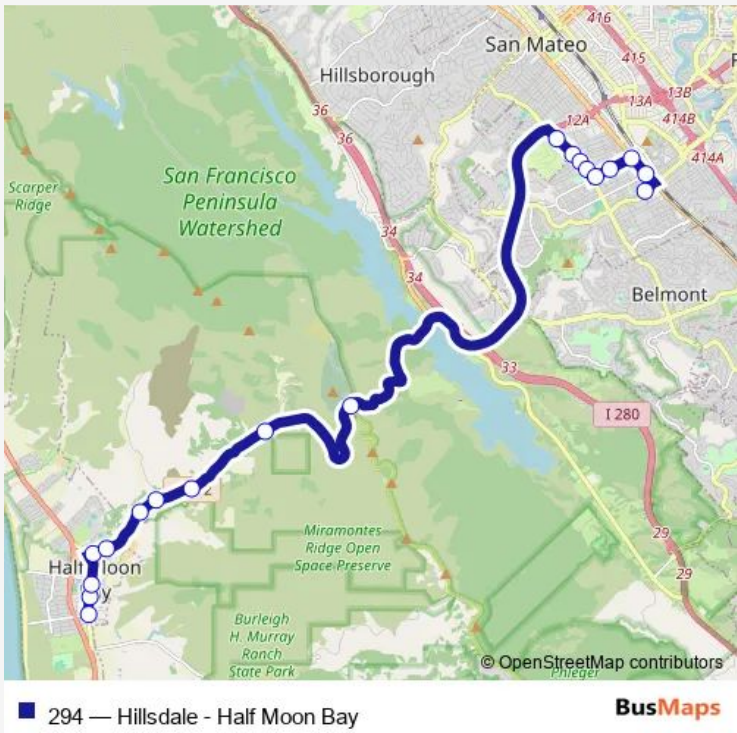

**Bus 294 Hillsdale - Half Moon Bay**

[Go to website](#)

**Direction**  
 Main St & Poplar St — Hillsdale Blvd & Edison St-Hillsdale Shopping Ctr  
 19 stops  
[Open route schedule](#)

- Main St & Poplar St
- 735 Main St-Ides Hall
- Main / Miramontes
- Hwy 92 & Main St
- 251 Hwy 92-Hilltop Mobile Home Park
- Hwy 92 & Marsh Farms
- Hwy 92 & Berta's Fruit Farm
- 12341 Hwy 92-La Nebbia Winery
- Hwy 92 & Pilarcitos Creek Rd
- Hwy 92 & Hwy 35-Skyline Blvd
- Alameda de las Pulgas & W 20th Ave
- Alameda de las Pulgas & Alta Ave
- Alameda de las Pulgas & 26th Ave
- Alameda de las Pulgas & Parkside Way
- 28th Ave & Alameda de las Pulgas
- 28th Ave & Hacienda St
- 28th Ave & S El Camino Real
- El Camino Real & 31st Ave-Hillsdale Shopping Ctr
- Hillsdale Blvd & Edison St-Hillsdale Shopping Ctr

**Route info**  
 Direction: Main St & Poplar St  
 Stops: 19  
 Trip Duration: 0 hour 31 min

## Direction

Hillsdale Blvd & Edison St-Hillsdale Shopping Ctr — Main St & Poplar St

17 stops

[Open route schedule](#)

Hillsdale Blvd & Edison St-Hillsdale Shopping Ctr

W Hillsdale Blvd & Hacienda St

W Hillsdale Blvd & Alameda de las Pulgas

## Route schedule

Hillsdale Blvd & Edison St-Hillsdale Shopping Ctr — Main St & Poplar St

Monday 05:23-20:23

Tuesday 05:23-20:23

Wednesday 05:23-20:23

Thursday 05:23-20:23

Friday 05:23-20:23

Saturday 06:13-20:13