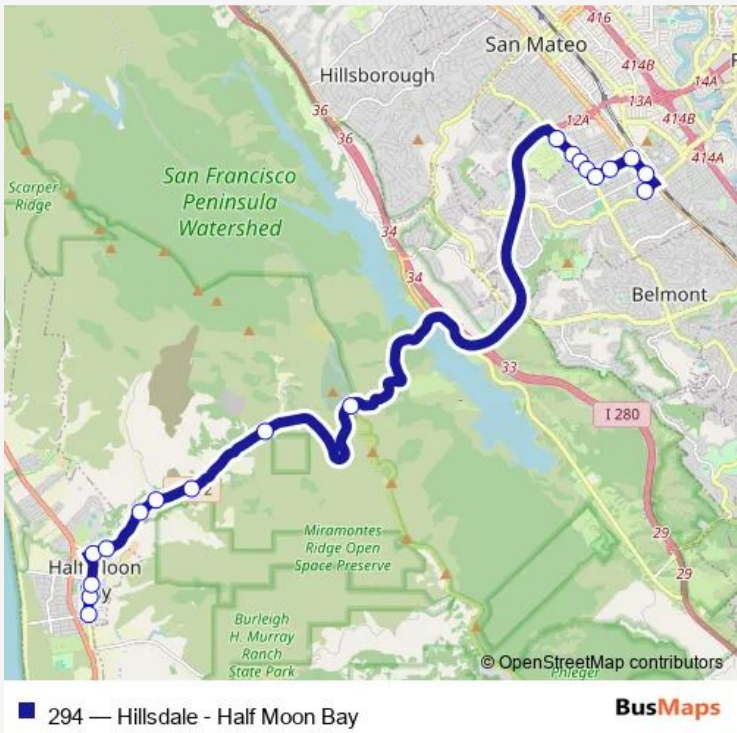

**Bus 294 Hillsdale - Half Moon Bay**

[Go to website](#)

**Direction**  
 Main St & Poplar St — Hillsdale Blvd & Edison St-Hillsdale Shopping Ctr  
 19 stops  
[Open route schedule](#)

- Main St & Poplar St
- 735 Main St-Ides Hall
- Main / Miramontes
- Hwy 92 & Main St
- 251 Hwy 92-Hilltop Mobile Home Park
- Hwy 92 & Marsh Farms
- Hwy 92 & Berta's Fruit Farm
- 12341 Hwy 92-La Nebbia Winery
- Hwy 92 & Pilarcitos Creek Rd
- Hwy 92 & Hwy 35-Skyline Blvd
- Alameda de las Pulgas & W 20th Ave
- Alameda de las Pulgas & Alta Ave
- Alameda de las Pulgas & 26th Ave
- Alameda de las Pulgas & Parkside Way
- 28th Ave & Alameda de las Pulgas
- 28th Ave & Hacienda St
- 28th Ave & S El Camino Real
- El Camino Real & 31st Ave-Hillsdale Shopping Ctr
- Hillsdale Blvd & Edison St-Hillsdale Shopping Ctr

**Route info**  
 Direction: Main St & Poplar St  
 Stops: 19  
 Trip Duration: 0 hour 31 min

### Direction

Hillsdale Blvd & Edison St-Hillsdale Shopping Ctr — Main St & Poplar St

17 stops

[Open route schedule](#)

Hillsdale Blvd & Edison St-Hillsdale Shopping Ctr

W Hillsdale Blvd & Hacienda St

W Hillsdale Blvd & Alameda de las Pulgas

### Route schedule

Hillsdale Blvd & Edison St-Hillsdale Shopping Ctr — Main St & Poplar St

Monday 05:23-20:23

Tuesday 05:23-20:23

Wednesday 05:23-20:23

Thursday 05:23-20:23

Friday 05:23-20:23

Saturday 06:13-20:13