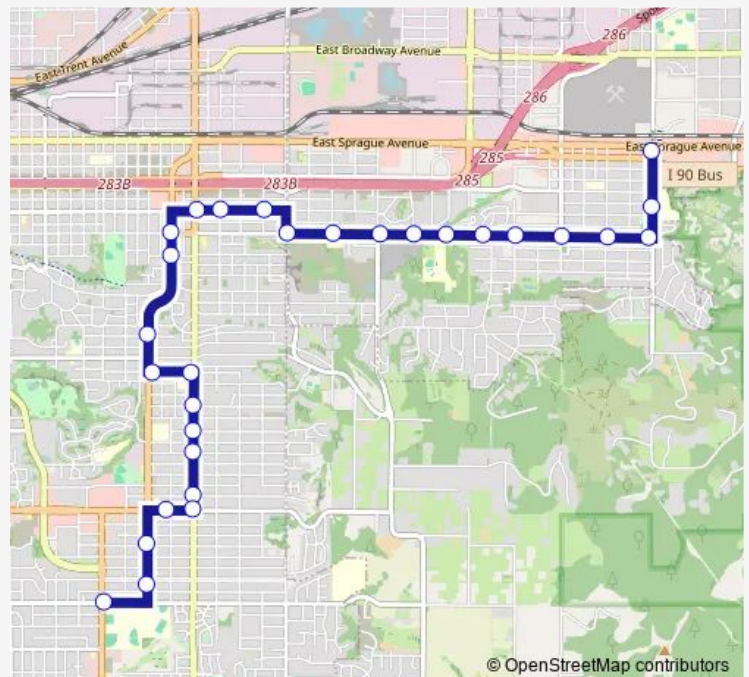

18th @ Ray

18th Avenue @ Freya

Freya @ Congress

Route schedule

Park @ Sprague — 37th @ Regal

Monday 08:30-08:22

Tuesday 07:30-07:22

Wednesday 07:30-07:22

Thursday 07:30-07:22

Friday 07:30-07:22

Saturday —

Sunday —

Route info

Direction: Park @ Sprague

Stops: 29

Trip Duration: 0 hour 23 min

294 — East 8th

Freya @ 22nd

Freya @ 24th

Freya @ 28th

Freya @ 29th Avenue

29th @ Thor

Ray @ 32nd

Ray @ 35th

37th @ Regal

Direction

37th @ Regal — Park @ Sprague

24 stops

[Open route schedule](#)

37th @ Regal

Ray @ 35th

Ray @ 32nd