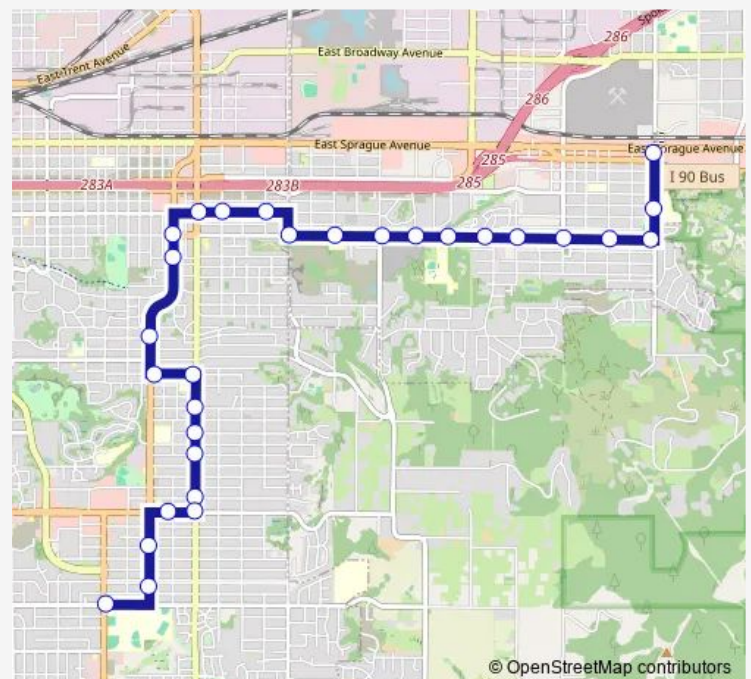

### Route schedule

Park @ Sprague — 37th @ Regal

Monday 08:30-08:22

Tuesday 07:30-07:22

Wednesday 07:30-07:22

Thursday 07:30-07:22

Friday 07:30-07:22

Saturday —

### Route info

Direction: Park @ Sprague

Stops: 29

Trip Duration: 0 hour 23 min

294 — East 8th

Freya @ 22nd

Freya @ 24th

Freya @ 28th