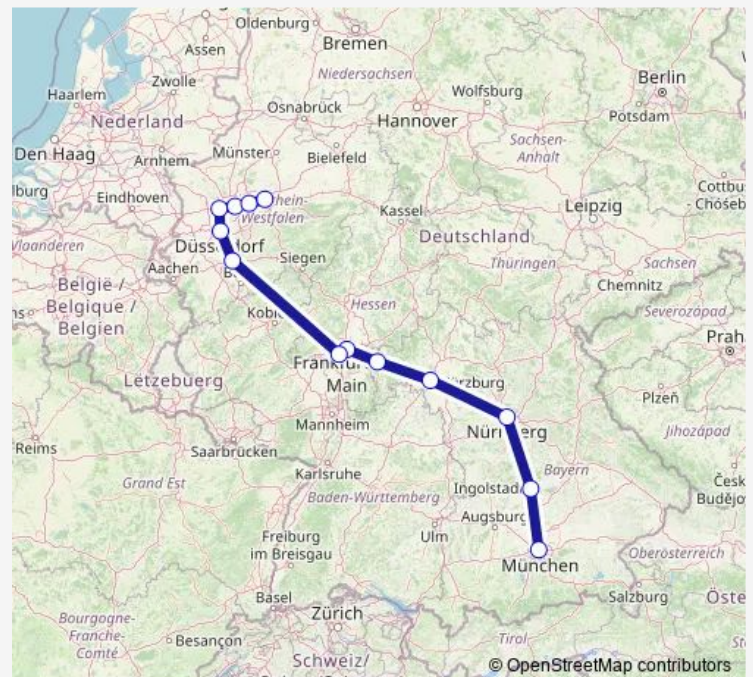

### Direction

München Hbf — Dortmund Hbf

13 stops

[Open route schedule](#)

München Hbf

Ingolstadt Hbf

Nürnberg Hbf

Würzburg Hbf

Dortmund Hbf

### Route schedule

München Hbf — Dortmund Hbf

Monday —

Tuesday —

Wednesday —

Thursday —

Friday —

Saturday 04:19-04:48

### Route info

Direction: München Hbf

Stops: 13

Trip Duration: 6 hour 11 min

■ ICE 894

ICE 894 Rail time schedules and route maps are available in an offline PDF at [busmaps.com](https://busmaps.com). Use the [busmaps.com](https://busmaps.com) website to see live bus times, train schedule or subway schedule, and step-by-step directions for all public transit in Duesseldorf