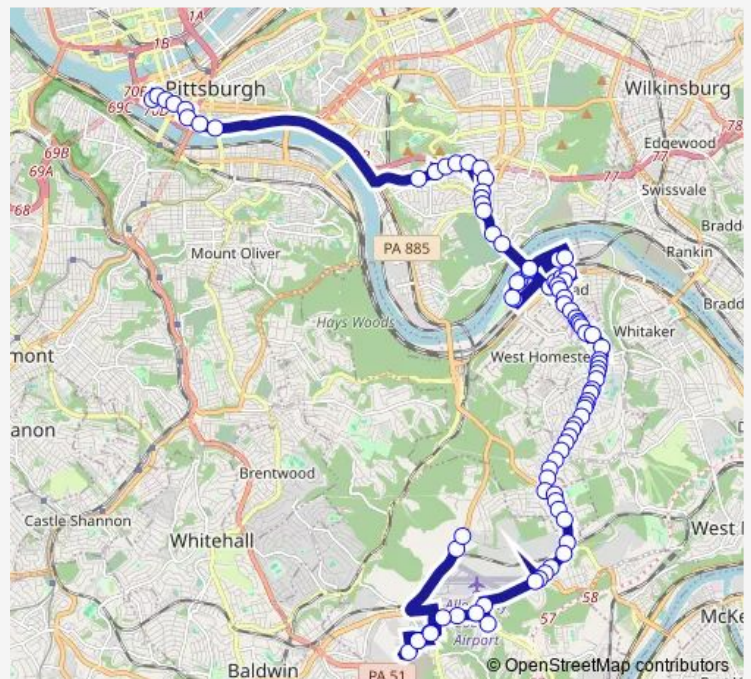

Monday 09:38-22:21

Tuesday 09:38-22:21

Wednesday 09:38-22:21

Thursday 09:38-22:21

Friday 09:38-22:21

Saturday —

Sunday —

Route info

Direction: Noble DR + Lebanon Rd

Stops: 69

Trip Duration: 1 hour 0 min

53I — Homestead Park Limited

Mifflin RD + McBride AVE Ns

Interboro AVE + Leaside #1 (Mifflin)

Interboro AVE + Leaside #2

Interboro AVE + Plaport

Interboro AVE + Lindberg

Interboro AVE + Brierly

Main ST + Elizabeth

Main ST + Leslie

Main ST + Fulton

Main ST + #4117

Main ST + Caroline

Main ST + Botsford

Main ST + Virginia

Main ST + Miller

Main ST + Marion

Main ST + E Oliver Rd

Main ST + E James

Main ST + Lea

Main ST + Edna

Main ST + Homestead Duquesne