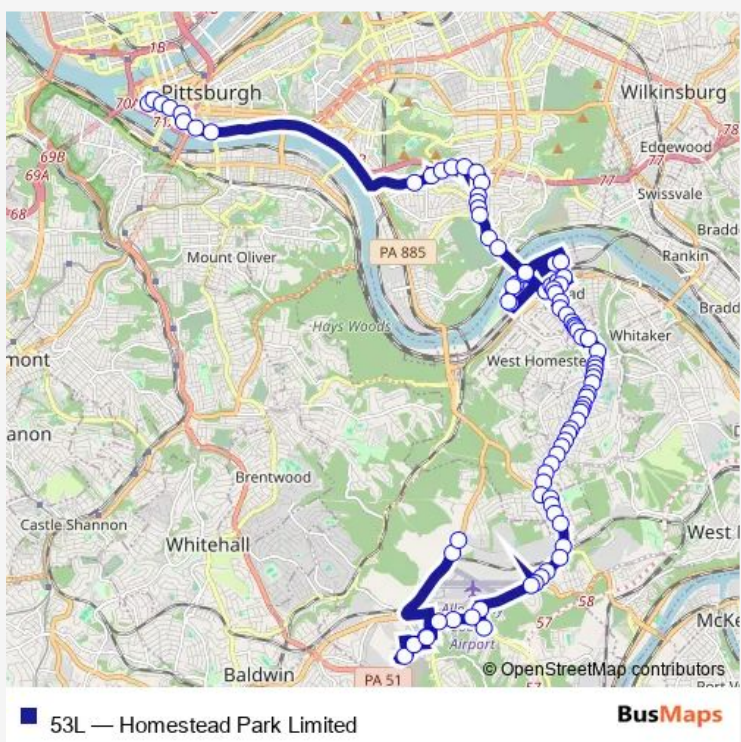

Bus 53L Homestead Park Limited

[Go to website](#)

Direction
 Noble DR + Lebanon Rd — Blvd OF Allies + Stanwix St
 66 stops
[Open route schedule](#)

- Noble DR + Lebanon Rd
- Lebanon RD + South Hills Industrial Park
- MOUNTAINVIEW DR + POOL CITY DR
- CENTURY DR + GABRIEL BROTHERS
- WAL Mart DR + Shelter
- CENTURY DR + GABRIEL BROTHERS
- Mountainview DR + Grease Monkey
- OLD Elizabeth RD + Bluemont Dr
- OLD Elizabeth RD + Woodhill Rd
- OLD Elizabeth RD + Lebanon School Rd
- Camp Hollow RD + Livingston RD Fs
- Camp Hollow RD + Lebanon Church Rd
- LEBANON CHURCH RD + CURRY HOLLOW
- Lebanon Church RD + Rodeo
- BUTTERMILK HOLLOW RD + #5055
- BUTTERMILK HOLLOW RD + WALNUT
- BUTTERMILK HOLLOW RD + PGH-MCKPT BLVD
- BUTTERMILK HOLLOW RD + THOMPSON RUN FS
- BUTTERMILK HOLLOW RD + NAUGLE
- MIFFLIN RD + MOHRBACH FS
- MIFFLIN RD + #5419

Route schedule
 Noble DR + Lebanon Rd — Blvd OF Allies + Stanwix St

Monday	04:34-08:35
Tuesday	04:34-08:35
Wednesday	04:34-08:35
Thursday	04:34-08:35
Friday	04:34-08:35
Saturday	—
Sunday	—

Route info
 Direction: Noble DR + Lebanon Rd
 Stops: 66
 Trip Duration: 0 hour 55 min

Mifflin RD + McBride AVE Ns

INTERBORO AVE + LEASIDE #1 (MIFFLIN)

INTERBORO AVE + LEASIDE #2

INTERBORO AVE + PLAPORT

INTERBORO AVE + LINDBERG

INTERBORO AVE + BRIERLY

MAIN ST + ELIZABETH

MAIN ST + LESLIE

Friday 05:28-23:14

Saturday —

Sunday —

Route info

Direction: Blvd OF Allies + Stanwix St

Stops: 88

Trip Duration: 1 hour 26 min

Giant Eagle Drive + Drug Store