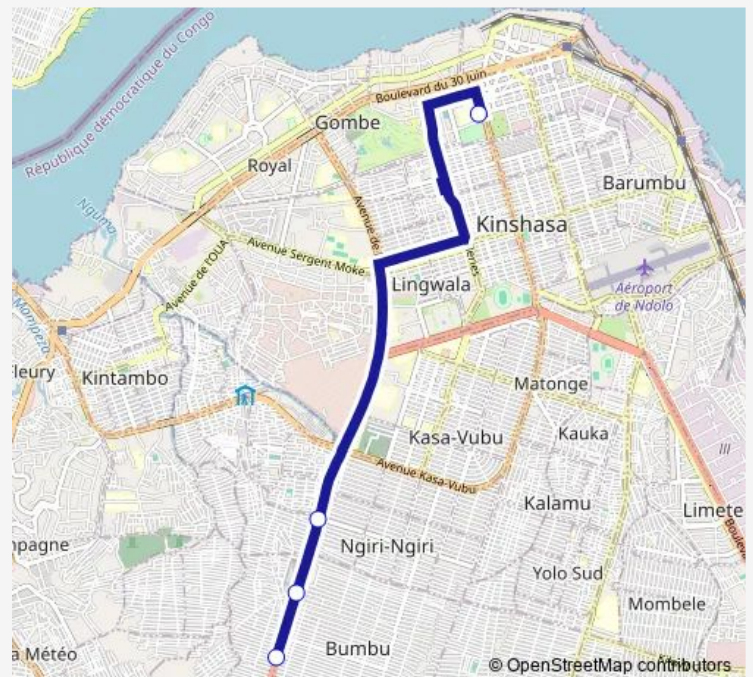

Friday 08:48

Saturday —

Sunday —

Route info

Direction: unknown

Stops: 4

Trip Duration: 0 hour 38 min

■ Selembao _ Zando

Direction

unknown — unknown

4 stops

[Open route schedule](#)

unknown

unknown

unknown

unknown