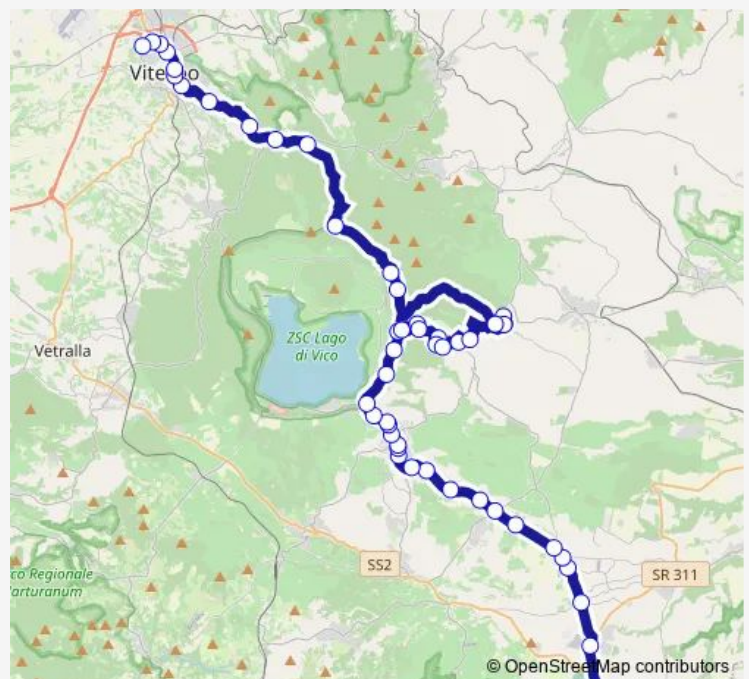

Ronciglione | Rio Vicano # f2515

Caprarola | Via Cimina (Km 18) # f2516

Route schedule

Monterosi | Piazzale Varisco # f1510 — VITERBO | Riello # f641

Monday 09:40

Tuesday 09:40

Wednesday 09:40

Thursday 09:40

Friday 09:40

Saturday 09:40

Sunday —

Route info

Direction: Monterosi | Piazzale Varisco # f1510

Stops: 49

Trip Duration: 1 hour 20 min

Caprarola | Via Cimina (Km 17) # f2517