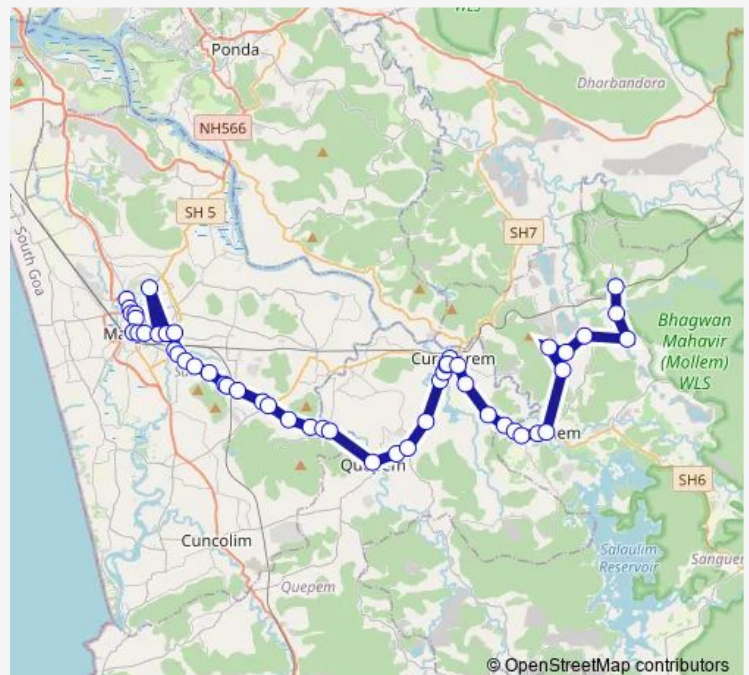

### Route schedule

Margao KTC Bus Stand — Kalay

Monday 12:00

Tuesday 12:00

Wednesday 12:00

Thursday 12:00

Friday 12:00

Saturday 12:00

Sunday 12:00

### Route info

Direction: Margao KTC Bus Stand

Stops: 50

Trip Duration: 2 hour 20 min

■ MRG198 — Margao - Kalay

BusMaps

Gudi

Agramad