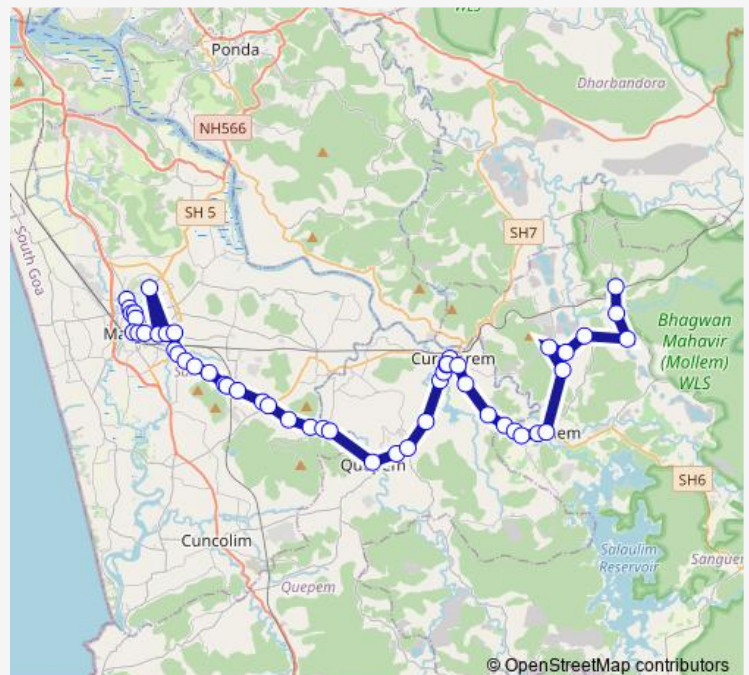

Thursday 12:00

Friday 12:00

Saturday 12:00

Sunday 12:00

Route info

Direction: Margao KTC Bus Stand

Stops: 50

Trip Duration: 2 hour 20 min

■ Mrg198 — Margao - Kalay

BusMaps

Gudi

Agramad

Bhootnath Temple

Gudi Peddar

Paroda

Quepem