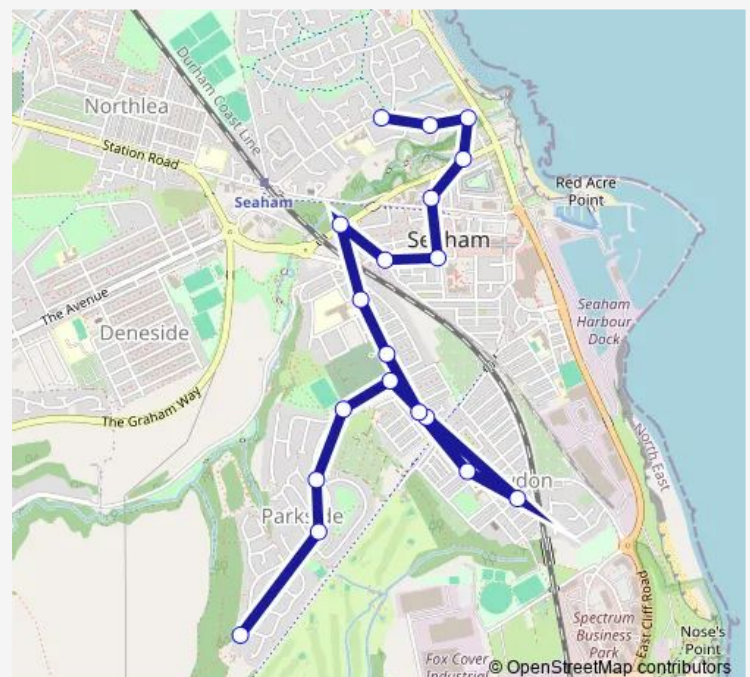

Saturday —

Sunday —

Route info

Direction: Heathway

Stops: 19

Trip Duration: 0 hour 22 min

877d

Direction

St Mary Magdalen School — Mount Stewart Street

20 stops

[Open route schedule](#)

St Mary Magdalen School

Dene House Lodge

Dene House Rd - Railway Station

Vane Terrace - Castlereaigh

Sophia Street

Route info

Direction: St Mary Magdalen School

Stops: 20

Trip Duration: 0 hour 18 min

877d Bus time schedules and route maps are available in an offline PDF at busmaps.com. Use the busmaps.com website to see live bus times, train schedule or subway schedule, and step-by-step directions for all public transit in Seaham