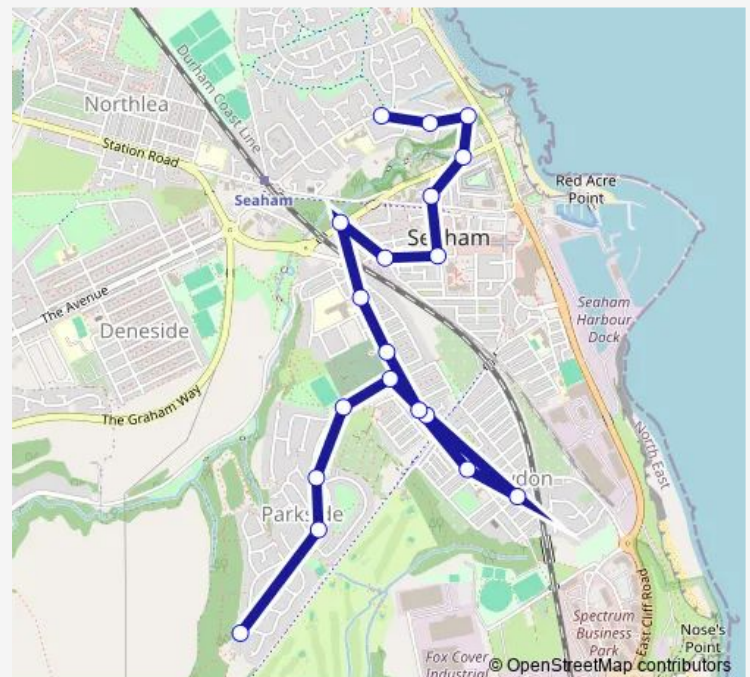

Saturday —

Sunday —

Route info

Direction: Heathway

Stops: 19

Trip Duration: 0 hour 22 min

877D

Direction

St Mary Magdalen School — Mount Stewart Street

20 stops

[Open route schedule](#)

St Mary Magdalen School

Dene House Lodge

Dene House Rd - Railway Station

Vane Terrace - Castlereagh

Sophia Street