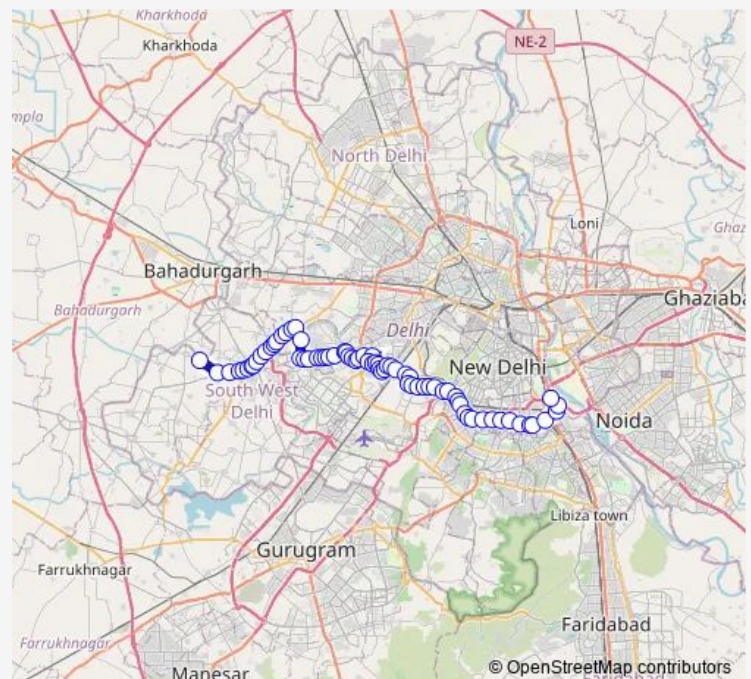

### Route schedule

Kair Depot — Sarai Kale Khan Isbt

Monday 05:43-20:05

Tuesday 05:43-20:05

Wednesday 05:43-20:05

Thursday 05:43-20:05

Friday 05:43-20:05

Saturday 05:43-20:05

### Route info

Direction: Kair Depot

Stops: 72

Trip Duration: 2 hour 54 min

711extup

BusMaps

Dwarka More Metro Station (Sewak Park)

Mohan Garden