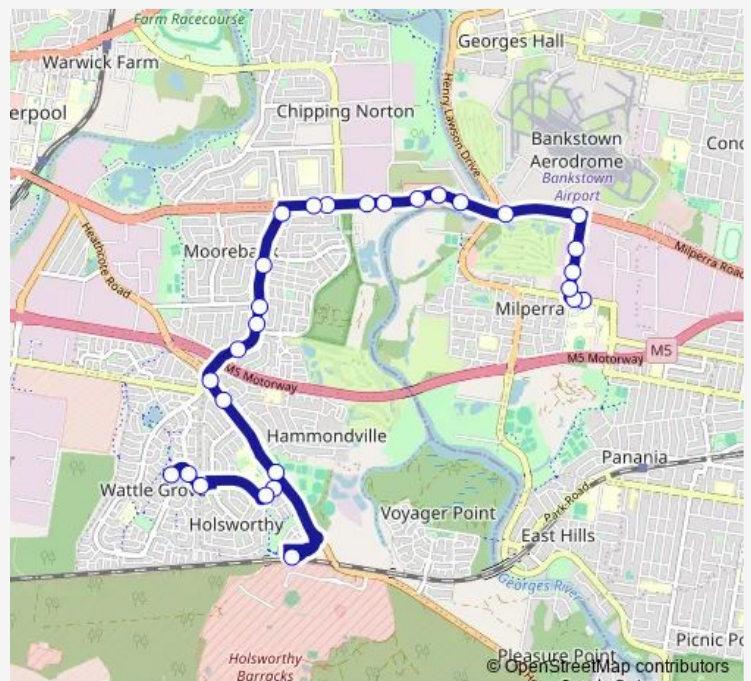

Western Sydney University, Bullecourt Av

Bullecourt Av Before Ashford Av

Ashford Av After Bullecourt Av

Bankstown Golf Club, Ashford Av

Ashford Av Opp Blaxland Pl

Milperra Rd At Ashford Av

Milperra Rd Before Henry Lawson Dr

Nuwarra Rd After Maddecks Av

Nuwarra Rd Opp Junction Rd

Nuwarra Rd At Malinya Cres

Nuwarra Rd After Marshall Av

Meehan Park, Heathcote Rd

Route schedule

Western Sydney University, Bullecourt Av — St Mark's Coptic Orthodox College, Australis Av

Monday	07:55
Tuesday	07:55
Wednesday	07:55
Thursday	07:55
Friday	07:55
Saturday	—
Sunday	—

Route info

Direction: Western Sydney University, Bullecourt Av

Stops: 28

Trip Duration: 0 hour 30 min

S561 — UWS Milperra to St Marks Coptic Orthodox College

Heathcote Rd Before Walder Rd

Heathcote Rd Opp Infantry Pde

Holsworthy Station, Access Road, The Boulevard

Infantry Pde Opp Holsworthy Public School

Infantry Pde Before Huon Cres

Village Way At Conroy Rd

Wattle Grove Shopping Village, Village Way