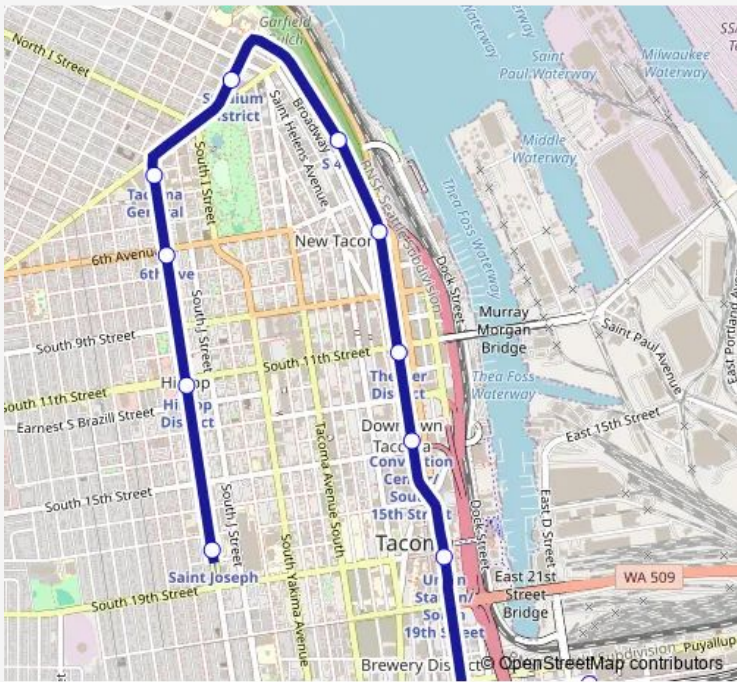

Tram T Line Tacoma Dome - St Joseph

[Go to website](#)

Direction
Tacoma Dome — St Joseph
12 stops
[Open route schedule](#)

- Tacoma Dome
- S 25th
- Union Station
- Convention Center
- Theater District
- Old City Hall
- S 4th
- Stadium District
- Tacoma General
- 6th Ave
- Hilltop District
- St Joseph

Route info
Direction: Tacoma Dome
Stops: 12
Trip Duration: 0 hour 23 min

T Line — Tacoma Dome - St Joseph **BusMaps**

Direction

St Joseph — Tacoma Dome

12 stops

[Open route schedule](#)

St Joseph

Hilltop District

S 25th

Tacoma Dome

Route schedule

St Joseph — Tacoma Dome

Monday 05:08-22:32

Tuesday 05:08-22:32

Wednesday 05:08-22:32

Thursday 05:08-22:32

Friday 05:08-22:32

Saturday 07:32-22:32

Sunday 10:12-18:32

Route info

Direction: St Joseph

Stops: 12

Trip Duration: 0 hour 23 min

T Line Tram time schedules and route maps are available in an offline PDF at busmaps.com. Use the busmaps.com website to see live bus times, train schedule or subway schedule, and step-by-step directions for all public transit in Tacoma