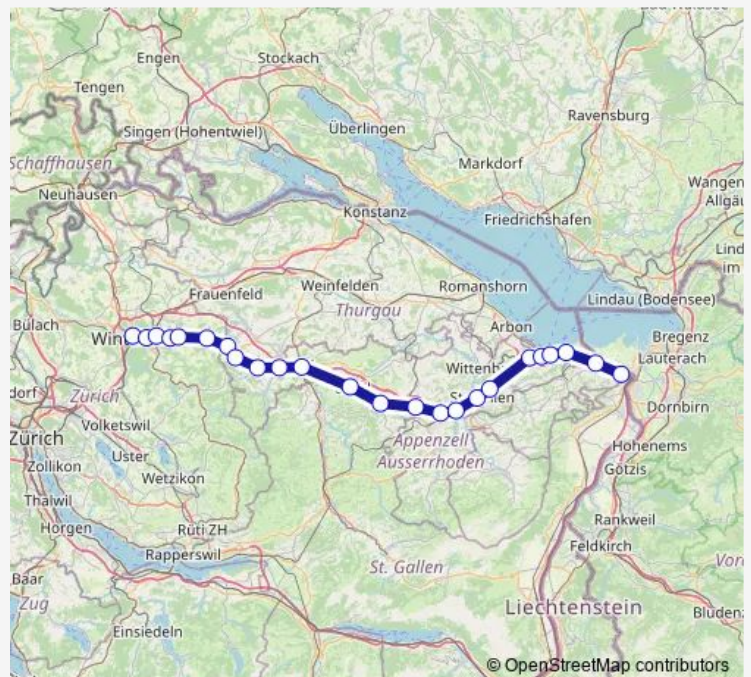

Suburban Railway SN22

[Go to website](#)

Direction

Winterthur — St. Gallen

17 stops

[Open route schedule](#)

Winterthur

Winterthur Grüze

Winterthur Hegi

Räterschen

Schottikon

Elgg

Aadorf

Guntershausen

Eschlikon Tg

Sirnach

Wil Sg

Uzwil

Flawil

Gossau Sg

St. Gallen Winkeln

St. Gallen Bruggen

St. Gallen

Route schedule

Winterthur — St. Gallen

Monday —

Tuesday —

Wednesday —

Thursday —

Friday —

Saturday —

Sunday 02:36

Route info

Direction: Winterthur

Stops: 17

Trip Duration: 0 hour 53 min

■ SN22