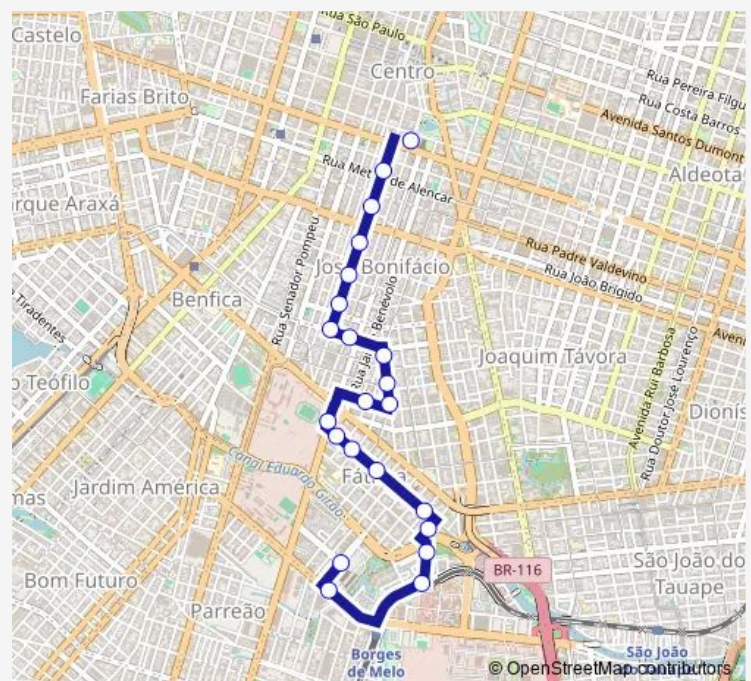

### Route schedule

Praça Solon Pinheiro, Sn — Avenida Oswaldo Studart, S/R

Monday 06:05-21:33

Tuesday 06:05-21:33

Wednesday 06:05-21:33

Thursday 06:05-21:33

Friday 06:05-21:33

Saturday —

### Route info

Direction: Praça Solon Pinheiro, Sn

Stops: 22

Trip Duration: 0 hour 25 min

501-Bairro de Fátima/Rodoviária/Centro — Bairro de Fátima/Rodoviária/Centro

Avenida Oswaldo Studart, S/R