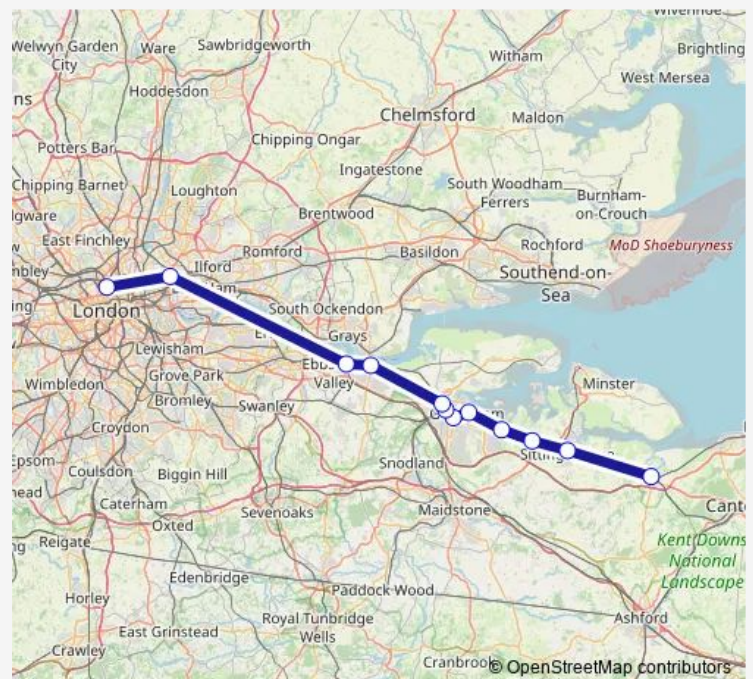

Friday 05:00-22:00

Saturday 05:30-06:30

Sunday 07:00-22:00

Route info

Direction: Faversham

Stops: 12

Trip Duration: 1 hour 6 min

■ Se:Fav->Stp — SE train service from FAV to Stp

Direction

Faversham — London St Pancras International

21 stops

[Open route schedule](#)

Faversham

Whitstable

Chestfield & Swalecliffe

Herne Bay

Birchington-on-Sea

Westgate-on-Sea

Margate

Broadstairs

Dumpton Park

Ramsgate

Sandwich

Deal

—

Route info

Direction: Faversham

Stops: 21

Trip Duration: 2 hour 30 min

Se:Fav->Stp Rail time schedules and route maps are available in an offline PDF at busmaps.com. Use the busmaps.com website to see live bus times, train schedule or subway schedule, and step-by-step directions for all public transit in Rochester