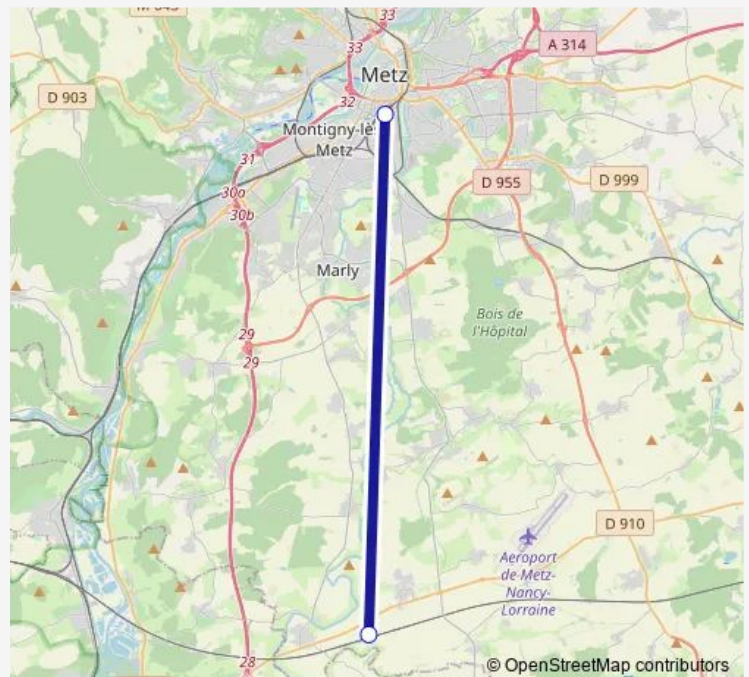

## Regional Coach Service 57R057 Metz / Gare Lorraine Tgv

[Go to website](#)**Direction**

Louvigny - Gare Tgv — Metz - Gare Sncf

2 stops

[Open route schedule](#)

Louvigny - Gare Tgv

Metz - Gare Sncf

## Route schedule

Louvigny - Gare Tgv — Metz - Gare Sncf

Monday	10:35-21:56
Tuesday	10:35-21:56
Wednesday	10:35-21:56
Thursday	10:35-21:56
Friday	10:35-21:56
Saturday	10:35-20:35
Sunday	10:35-20:35

## Route info

Direction: Louvigny - Gare Tgv

Stops: 2

Trip Duration: 0 hour 30 min

57R057 — Metz / Gare Lorraine Tgv

**Direction**

Metz - Gare Sncf — Louvigny - Gare Tgv

2 stops

**Route info**

Direction: Metz - Gare Sncf

Stops: 2

Trip Duration: 0 hour 30 min

57R057 Regional Coach Service time schedules and route maps are available in an offline PDF at busmaps.com. Use the busmaps.com website to see live bus times, train schedule or subway schedule, and step-by-step directions for all public transit in Metz