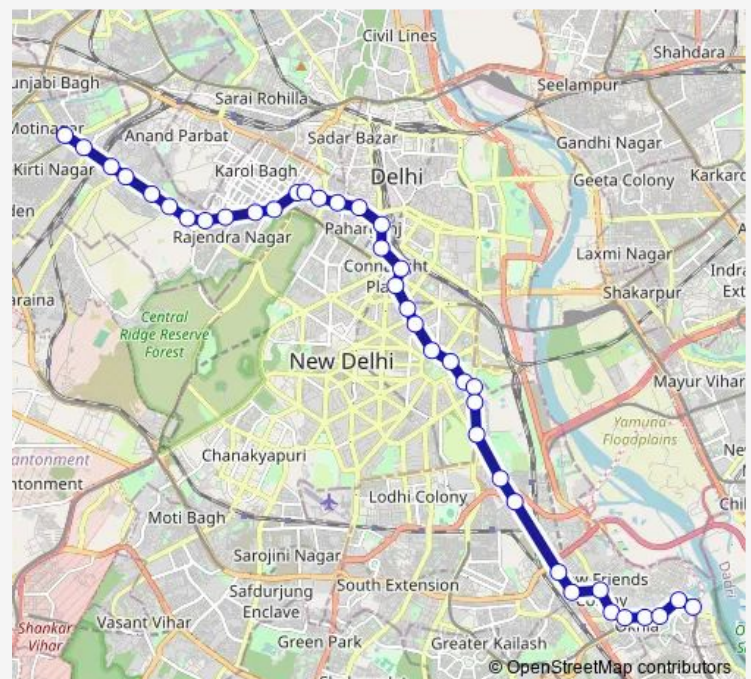

### Route schedule

Karampura Terminal — Okhla Village

Monday 05:00-21:00

Tuesday 05:00-21:00

Wednesday 05:00-21:00

Thursday 05:00-21:00

Friday 05:00-21:00

Saturday 05:00-21:00

### Route info

Direction: Karampura Terminal

Stops: 39

Trip Duration: 1 hour 25 min

894down

BusMaps

Bhartiya Vidya Bhawan

Baroda House