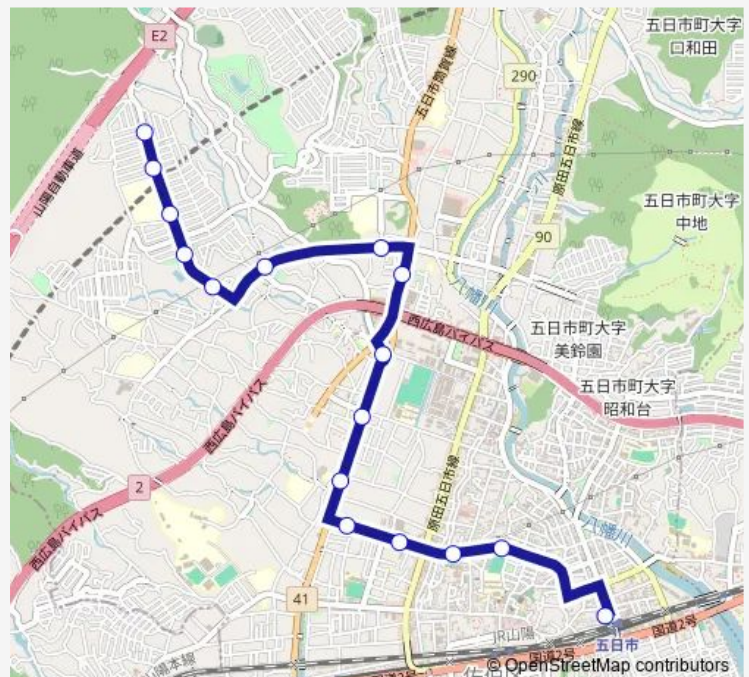

東観音台入口

東観音台下

東観音台中

東観音台中央

東観音台上

東観音台団地

Route schedule

五日市駅北口 — 東観音台団地

Monday 07:45-08:01

Tuesday 07:45-08:01

Wednesday 07:45-08:01

Thursday 07:45-08:01

Friday 07:45-08:01

Saturday —

Sunday —

Route info

Direction: 五日市駅北口

Stops: 16

Trip Duration: 0 hour 19 min

■ 1-5 — 五日市駅北口発着

BusMaps

1-5 Bus time schedules and route maps are available in an offline PDF at busmaps.com. Use the busmaps.com website to see live bus times, train schedule or subway schedule, and step-by-step directions for all public transit in Hatsukaichi