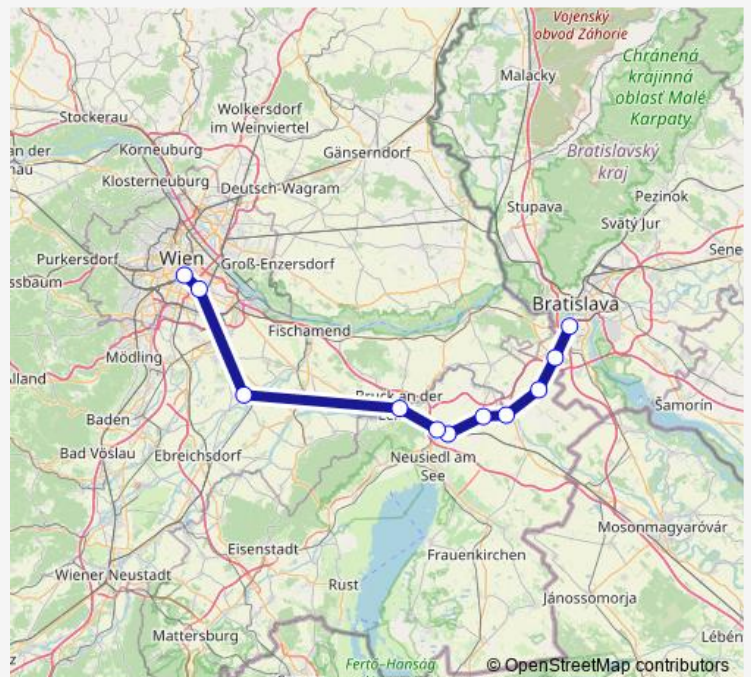

Saturday 22:16

Sunday 22:16

Route info

Direction: Bratislava-Petržalka

Stops: 11

Trip Duration: 0 hour 59 min

REX 7772

BusMaps