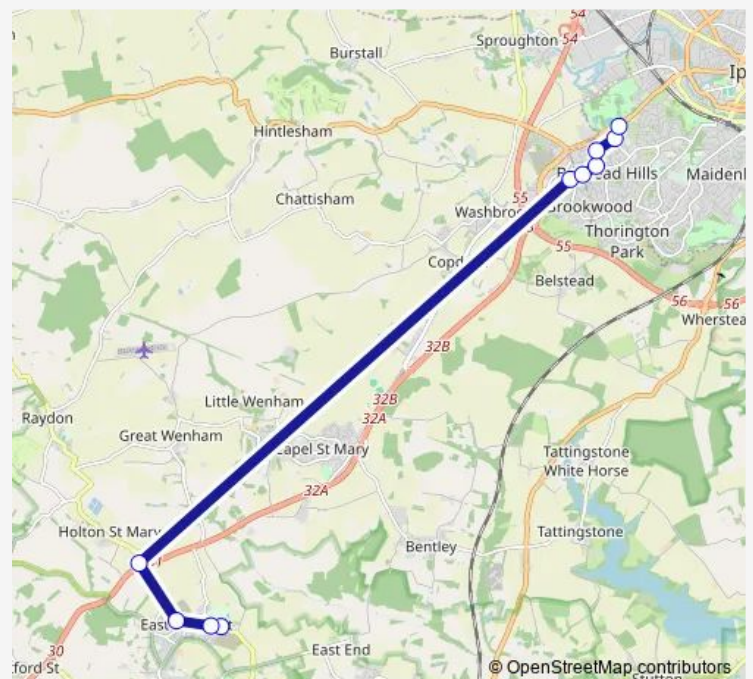

Foxhall Fields

Four Sisters

Pinewood Surgery

Sprites Lane

Stonechat Road

Chantry Green

Kingfisher Avenue

Curlew Road

Route schedule

High School — Curlew Road

Monday 15:45

Tuesday 15:45

Wednesday 15:45

Thursday 15:45

Friday 15:45

Saturday —

Sunday —

Route info

Direction: High School

Stops: 10

Trip Duration: 0 hour 21 min

■ 695R — Chantry (Ipswich) - East Bergholt High School

Direction

undefined — undefined

0 stops

[Open route schedule](#)**Route schedule**

undefined — undefined

Monday	08:30
Tuesday	08:30
Wednesday	08:30
Thursday	08:30
Friday	08:30
Saturday	—
Sunday	—

Route info

Direction:

Stops: 0

Trip Duration: — min