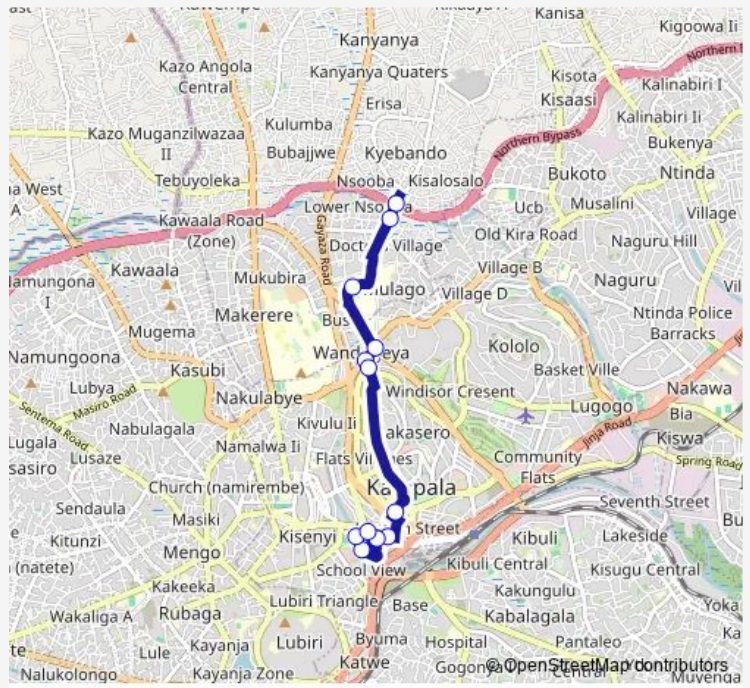

Bus KA045 Kyebando Nsooba-Old Taxi Park

[Go to website](#)

Direction
 Nsooba Kyebando Rd Overpass — Kampala Old Taxi Park
 12 stops
[Open route schedule](#)

- Nsooba Kyebando Rd Overpass
- Maama Day Care Centre
- Mulago Taxi Park
- Mulago Roundabout
- Ministry of Public Service (Haji Musa Kasule Rd)
- Ministry of Public Service (Buganda Rd)
- Grand Imperial Hotel - East African Development Bank
- Old Taxi Park (Market Street)
- Old Taxi Park (Burton Street)
- Mukwano Arcade
- Cooper Complex Taxi Park - Owino Parkyard Market
- Kampala Old Taxi Park

Route schedule
 Nsooba Kyebando Rd Overpass — Kampala Old Taxi Park

Monday	06:30-19:00
Tuesday	06:30-19:00
Wednesday	06:30-19:00
Thursday	06:30-19:00
Friday	06:30-19:00
Saturday	06:30-19:00
Sunday	06:30-19:00

Route info
 Direction: Nsooba Kyebando Rd Overpass
 Stops: 12
 Trip Duration: 1 hour 2 min

KA045 — Kyebando Nsooba-Old Taxi Park **BusMaps**

Direction

Kampala Old Taxi Park — Nsooba Kyebando Rd Overpass

14 stops

Route info

Direction: Kampala Old Taxi Park

Stops: 14

Trip Duration: 0 hour 33 min

KA045 Bus time schedules and route maps are available in an offline PDF at busmaps.com. Use the busmaps.com website to see live bus times, train schedule or subway schedule, and step-by-step directions for all public transit in Kampala