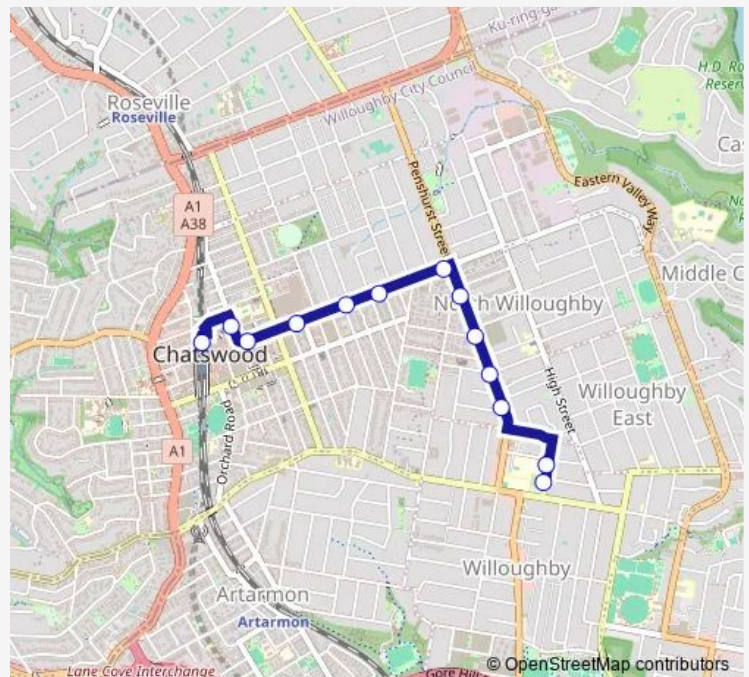

Willoughby Public School, Keary St, Stand 1

Penshurst St At Lea Av

Penshurst St At Forsyth St

Penshurst St At Church St

Penshurst St Opp Macmahon St

Victoria Av After Penshurst St

Mashman Park, Victoria Av

Victoria Av At Olga St

Victoria Av Opp Chatswood Chase Sydney

Westfield Chatswood, Victoria Av

Anderson St At Endeavour St

Chatswood Station, Stand D

Route schedule

Willoughby Girls High School, Keary St, Stand 5 —
Chatswood Station, Stand D

Monday 15:30-15:34

Tuesday 15:30-15:34

Wednesday 15:30-15:34

Thursday 14:35-15:34

Friday 15:30-15:34

Saturday —

Sunday —

Route info

Direction: Willoughby Girls High School, Keary St, Stand 5

Stops: 13

Trip Duration: 0 hour 15 min

763w School Bus time schedules and route maps are available in an offline PDF at busmaps.com. Use the busmaps.com website to see live bus times, train schedule or subway schedule, and step-by-step directions for all public transit in Sydney