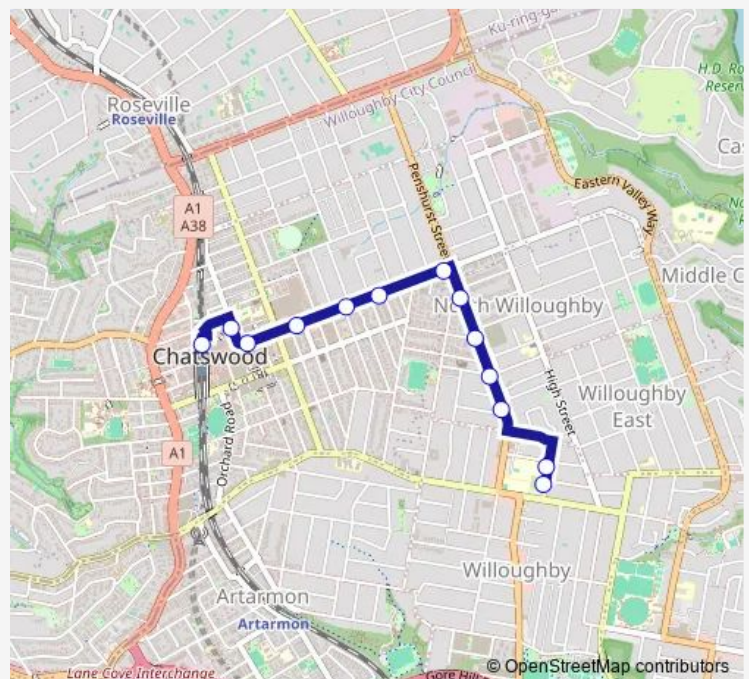

### Direction

Willoughby Girls High School, Keary St, Stand 5 —  
Chatswood Station, Stand D

13 stops

[Open route schedule](#)

Willoughby Girls High School, Keary St, Stand 5

Willoughby Public School, Keary St, Stand 1

Westfield Chatswood, Victoria Av

Anderson St At Endeavour St

Chatswood Station, Stand D

### Route schedule

Willoughby Girls High School, Keary St, Stand 5 —  
Chatswood Station, Stand D

Monday 15:30-15:34

Tuesday 15:30-15:34

Wednesday 15:30-15:34

Thursday 14:35-15:34

Friday 15:30-15:34

Saturday —

### Route info

Direction: Willoughby Girls High School, Keary St, Stand 5

Stops: 13

Trip Duration: 0 hour 15 min