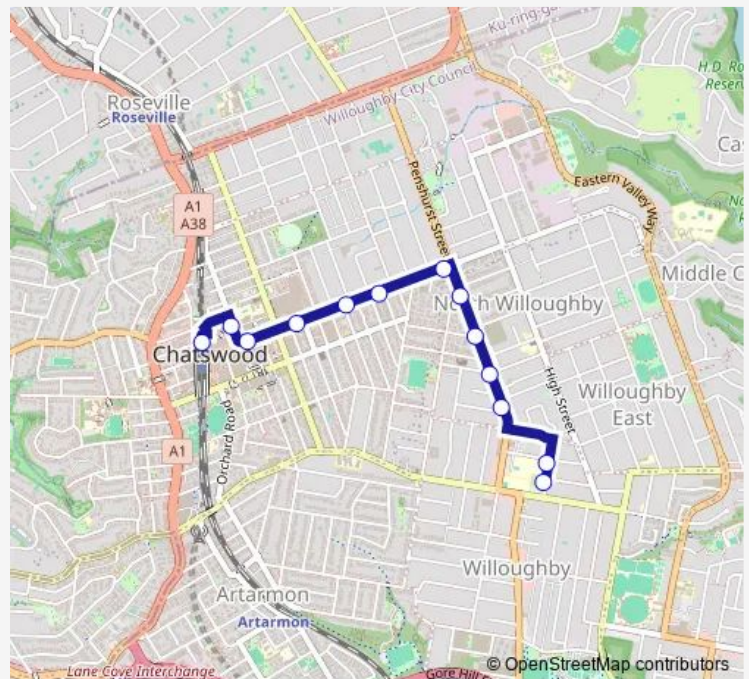

School Bus 763w Willoughby Girls High to Chatswood Station

[Go to website](#)

Direction

Willoughby Girls High School, Keary St, Stand 5 — Chatswood Station, Stand D

13 stops

[Open route schedule](#)

Willoughby Girls High School, Keary St, Stand 5

Willoughby Public School, Keary St, Stand 1

Penshurst St At Lea Av

Penshurst St At Forsyth St

Penshurst St At Church St

Penshurst St Opp Macmahon St

Victoria Av After Penshurst St

Mashman Park, Victoria Av

Victoria Av At Olga St

Victoria Av Opp Chatswood Chase Sydney

Westfield Chatswood, Victoria Av

Anderson St At Endeavour St

Chatswood Station, Stand D

Route schedule

Willoughby Girls High School, Keary St, Stand 5 — Chatswood Station, Stand D

Monday	15:30-15:34
Tuesday	15:30-15:34
Wednesday	15:30-15:34
Thursday	14:35-15:34
Friday	15:30-15:34
Saturday	—
Sunday	—

Route info

Direction: Willoughby Girls High School, Keary St, Stand 5

Stops: 13

Trip Duration: 0 hour 15 min