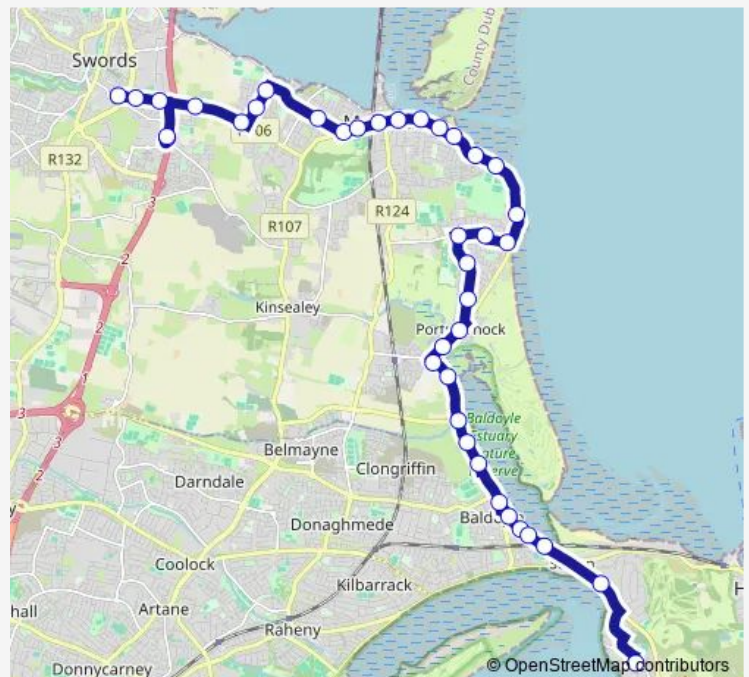

Bus 102t Swords - Sutton

[Go to website](#)

Direction

Sutton Park School — Swords Pavilions Sc

41 stops

[Open route schedule](#)

Sutton Park School

St Fintan's Church

Sutton Station

Station Road

Strand Road

Baldoyle

Willie Nolan Road

Red Arches Rd

Moyne Cottages

Moyne Bridge

St Rita's House

Portmarnock Bridge

Hazel Grove

Portmarnock

Carrickhill Rd Lower

Ardilaun

Hillcourt

Community School

Redfern Avenue

Briar Walk

Wendell Avenue

Route schedule

Sutton Park School — Swords Pavilions Sc

Monday 15:50

Tuesday 15:50

Wednesday 14:55

Thursday 15:50

Friday 15:50

Saturday —

Sunday —

Route info

Direction: Sutton Park School

Stops: 41

Trip Duration: 0 hour 59 min

102t — Swords - Sutton