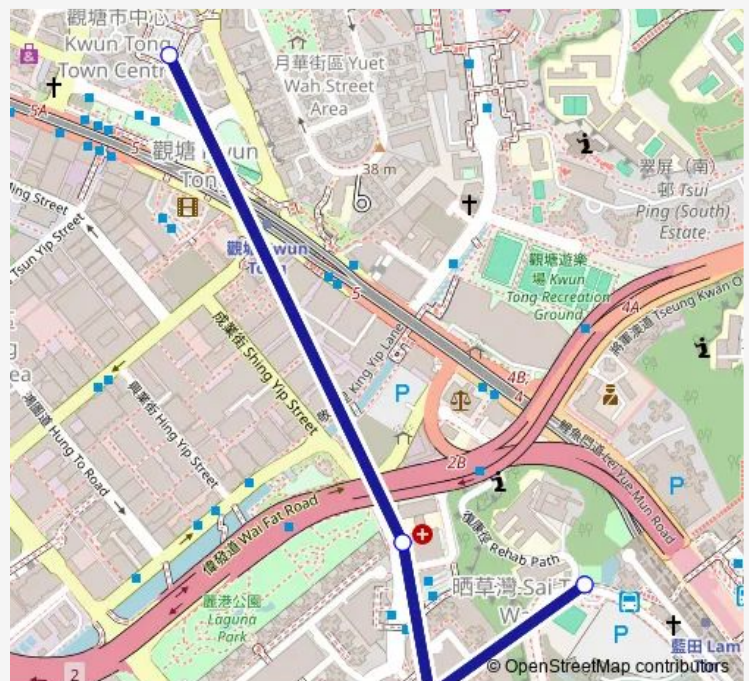

SIN FAT Road, Near Laguna City Phase 2

SIN FAT Road, Near LAM TIN Station

### Route schedule

YUE MAN Square Public Transport Interchange — SIN FAT Road, Near LAM TIN Station

Monday	06:00-23:45
Tuesday	06:00-23:45
Wednesday	06:00-23:45
Thursday	06:00-23:45
Friday	06:00-23:45
Saturday	06:00-23:45
Sunday	06:00-23:45

### Route info

Direction: YUE MAN Square Public Transport Interchange

Stops: 4

Trip Duration: 0 hour 7 min

■ 23m — YUE MAN Square Public Transport Interchange - LAM TIN Station (SIN FAT Road) (Special Service...)

### Direction

SIN FAT Road, Near LAM TIN Station — YUE MAN Square Public Transport Interchange

4 stops

[Open route schedule](#)

SIN FAT Road, Near LAM TIN Station

SIN FAT Road, Near Laguna City Phase 3

CHA KWO Ling Road, Near Laguna Plaza, Laguna City|Cha KWO Ling Road, Near Laguna Plaza