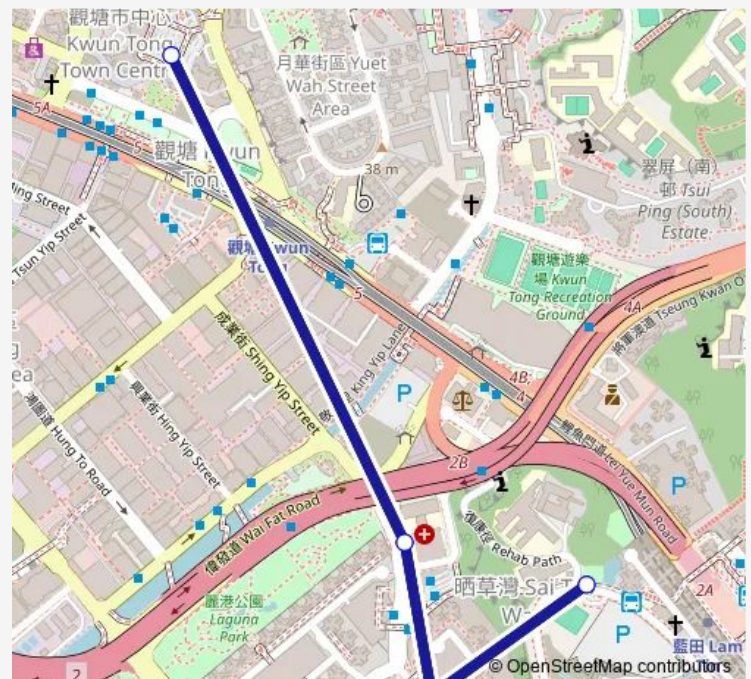

4 stops

[Open route schedule](#)

YUE MAN SQUARE PUBLIC TRANSPORT INTERCHANGE

CHA KWO LING ROAD, NEAR YUNG FUNG SHEE MEMORIAL CENTRE PAMELA YOUDE POLYCLINIC

SIN FAT ROAD, NEAR LAGUNA CITY PHASE 2

SIN FAT ROAD, NEAR LAM TIN STATION

Route schedule

YUE MAN SQUARE PUBLIC TRANSPORT INTERCHANGE — SIN FAT ROAD, NEAR LAM TIN STATION

Monday	06:00-23:45
Tuesday	06:00-23:45
Wednesday	06:00-23:45
Thursday	06:00-23:45
Friday	06:00-23:45
Saturday	06:00-23:45
Sunday	06:00-23:45

Route info

Direction: YUE MAN SQUARE PUBLIC TRANSPORT INTERCHANGE

Stops: 4

Trip Duration: 0 hour 7 min

Direction

SIN FAT ROAD, NEAR LAM TIN STATION — YUE MAN SQUARE PUBLIC TRANSPORT INTERCHANGE

4 stops

[Open route schedule](#)

Route schedule

SIN FAT ROAD, NEAR LAM TIN STATION — YUE MAN SQUARE PUBLIC TRANSPORT INTERCHANGE

Monday	06:00-23:45
Tuesday	06:00-23:45
Wednesday	06:00-23:45
Thursday	06:00-23:45
Friday	06:00-23:45
Saturday	06:00-23:45
Sunday	06:00-23:45