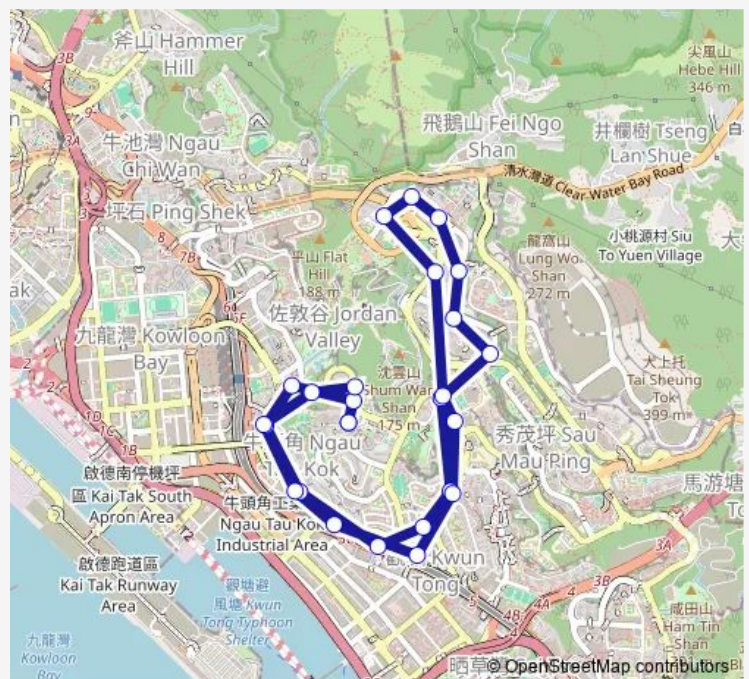

### Route schedule

[Kmb] LOK WAH BUS Terminus — [Kmb] LOK WAH BUS Terminus

Monday 05:30-21:30

Tuesday 05:30-21:30

Wednesday 05:30-21:30

Thursday 05:30-21:30

Friday 05:30-21:30

Saturday 05:40-22:20

### Route info

Direction: [Kmb] LOK WAH BUS Terminus

Stops: 26

Trip Duration: 0 hour 38 min

■ 23M — LOK WAH - Shun LEE (Circular)

[Ctb] LEE Hang House Shun LEE Estate, LEE ON Road[[Kmb] LEE Hang House

[Ctb] Shun LEE Fire Station, LEE ON Road[[Kmb] Shun LEE Fire Station