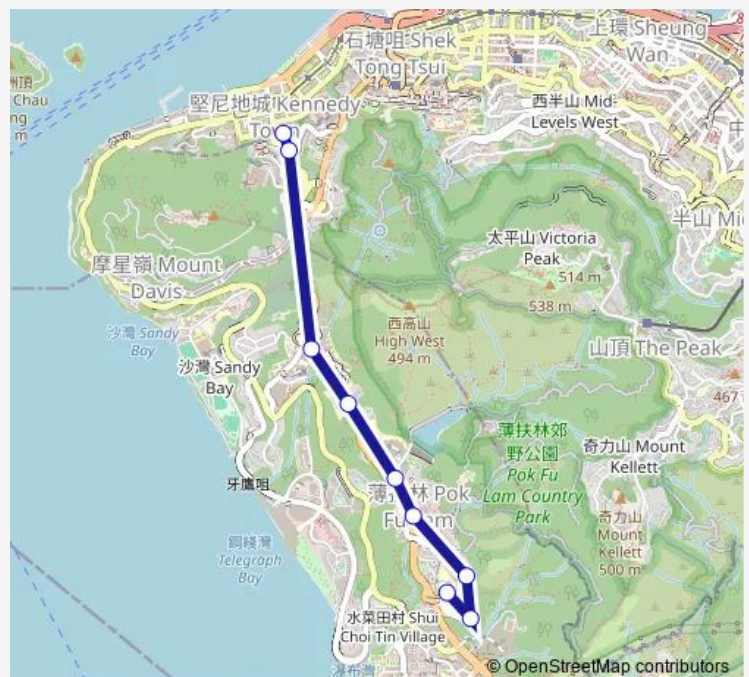

### Route schedule

Kennedy Town Station — CHI FU Close, CHI FU FA Yuen

Monday 07:00

Tuesday 07:00

Wednesday 07:00

Thursday 07:00

Friday 07:00

Saturday 07:00

### Route info

Direction: Kennedy Town Station

Stops: 9

Trip Duration: 0 hour 13 min

■ 23m — Kennedy Town Station - CHI FU FA Yuen (Special Departure)

## Route info

Direction: CHI FU Close, CHI FU FA Yuen

Stops: 12

Trip Duration: 0 hour 13 min

23m Bus time schedules and route maps are available in an offline PDF at [busmaps.com](http://busmaps.com). Use the [busmaps.com](http://busmaps.com) website to see live bus times, train schedule or subway schedule, and step-by-step directions for all public transit in Chi Fu Fa Yuen