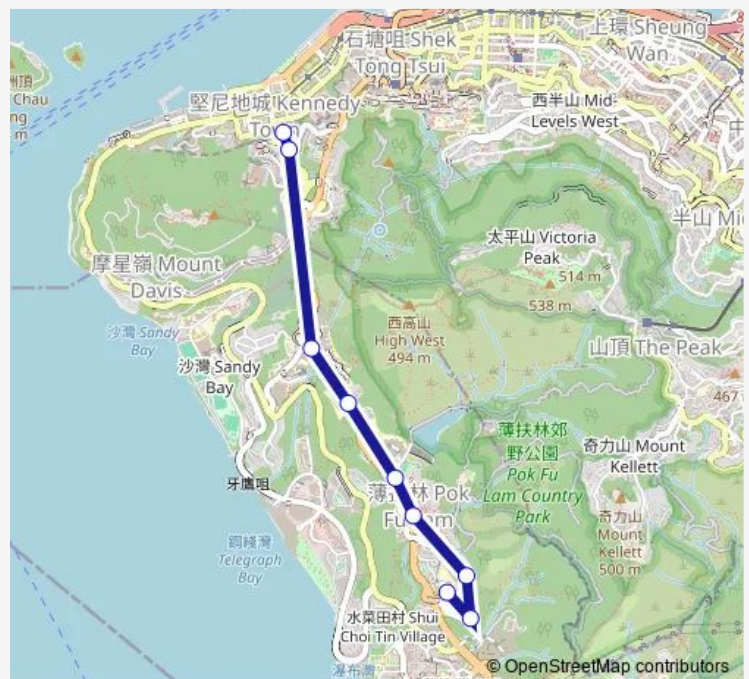

CHI FU Road, Outside Block NO. 10

YAT CHEE VILLAS

CHI FU CLOSE, CHI FU FA YUEN

Route schedule

KENNEDY TOWN STATION — CHI FU CLOSE, CHI FU FA YUEN

Monday	07:00
Tuesday	07:00
Wednesday	07:00
Thursday	07:00
Friday	07:00
Saturday	07:00
Sunday	07:00

Route info

Direction: KENNEDY TOWN STATION

Stops: 9

Trip Duration: 0 hour 13 min

Direction

CHI FU CLOSE, CHI FU FA YUEN — KENNEDY TOWN STATION

12 stops

[Open route schedule](#)

KENNEDY TOWN STATION

Route schedule

CHI FU CLOSE, CHI FU FA YUEN — KENNEDY TOWN STATION

Monday 06:45

Tuesday 06:45

Wednesday 06:45

Thursday 06:45

Friday 06:45

Saturday 06:45

Sunday 06:45

Route info

Direction: CHI FU CLOSE, CHI FU FA YUEN

Stops: 12

Trip Duration: 0 hour 13 min

23M Bus time schedules and route maps are available in an offline PDF at busmaps.com. Use the busmaps.com website to see live bus times, train schedule or subway schedule, and step-by-step directions for all public transit in Chi Fu Fa Yuen