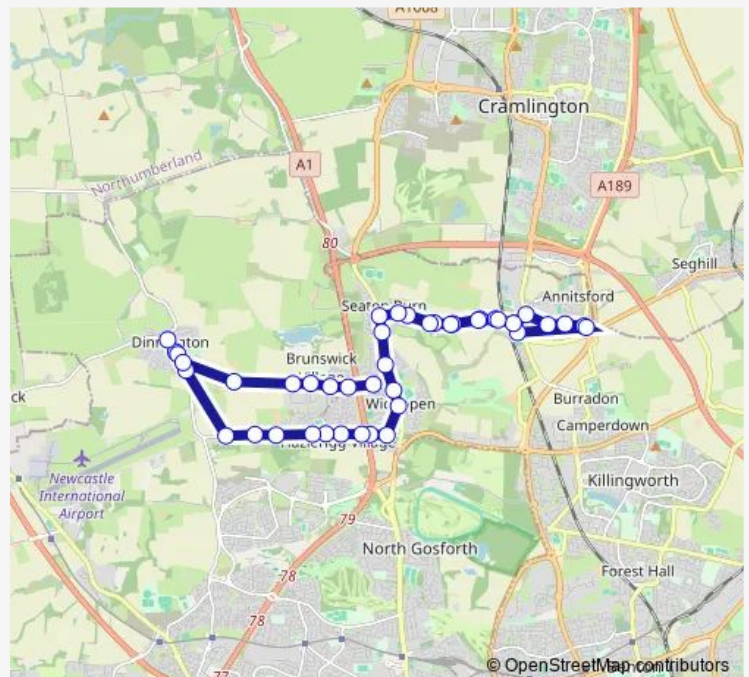

Dudley Lane-Green Houses Farm

Dudley Lane-Green Crescent

Dudley Lane-Western Terrace

Weetslade Road - Watson Avenue

Fern Drive - Market Street

Fern Drive-Library

Fern Drive-Annitsford Drve

Fern Drive - Burradon Road

Bridge Street - Dudley Lane

Bridge Street-Burnbridge

Great North Road-West View

Route schedule

Gosforth Academy — Stalks Road

Monday 15:15

Tuesday 15:15

Wednesday 15:15

Thursday 15:15

Friday 15:15

Saturday —

Sunday —

Route info

Direction: Gosforth Academy

Stops: 43

Trip Duration: 0 hour 34 min

■ S699 — North Gosforth Academy - Wideopen

Wideopen

Great North Road-Harrow Gardens

Coach Lane-Rydal Terrace

Coach Lane-Birchwood Avenue

Coach Lane

Coach Lane-Ferguson Crescent

Coach Lane-Ryall Avenue