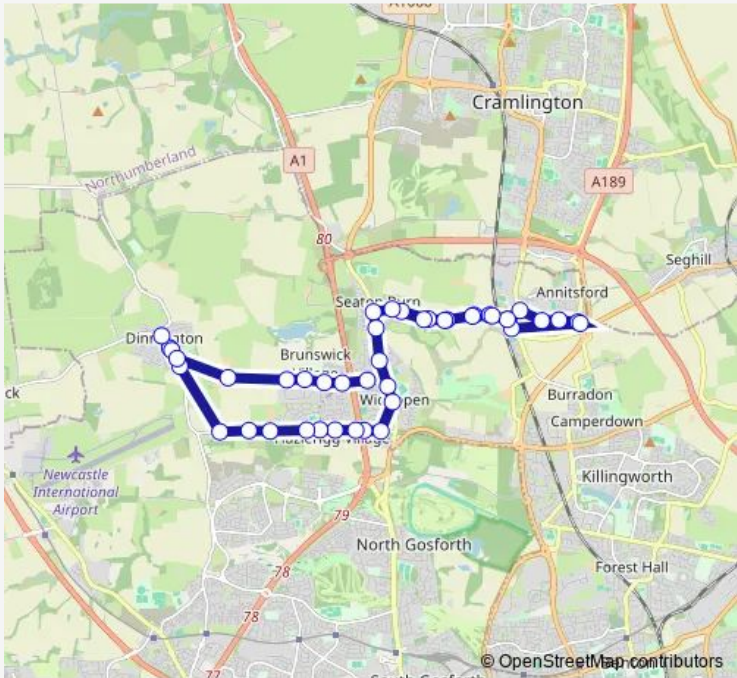

Bus S699 North Gosforth Academy - Wideopen

[Go to website](#)

**Direction**  
 Gosforth Academy — Stalks Road  
 43 stops  
[Open route schedule](#)

- Gosforth Academy
- Dudley Lane-Cemetery
- Dudley Lane-Green Houses Farm
- Dudley Lane-Green Crescent
- Dudley Lane-Western Terrace
- Weetslade Road - Watson Avenue
- Fern Drive - Market Street
- Fern Drive-Library
- Fern Drive-Annitsford Drive
- Fern Drive - Burradon Road
- Burradon Road
- Weetslade Road
- Weetslade Road
- Dudley Lane-Angerton Terrace
- Dudley Lane-Green Crescent
- Dudley Lane-Greens House Farm
- Dudley Lane-Cemetery
- Dudley Lane-School
- Bridge Street - Dudley Lane
- Bridge Street-Burnbridge
- Great North Road-West View

Route schedule  
 Gosforth Academy — Stalks Road

Monday	15:15
Tuesday	15:15
Wednesday	15:15
Thursday	15:15
Friday	15:15
Saturday	—
Sunday	—

Route info  
 Direction: Gosforth Academy  
 Stops: 43  
 Trip Duration: 0 hour 34 min

■ S699 — North Gosforth Academy - Wideopen **BusMaps**

Wideopen

Great North Road-Harrow Gardens

Coach Lane-Rydal Terrace

Coach Lane-Birchwood Avenue

Coach Lane

Coach Lane-Ferguson Crescent

Coach Lane-Ryall Avenue

Brunton Lane-Havannah Crescent

Sandy Lane-Mill Hill Farm

Sandy Lane-West End

Sandy Lane-Industrial Estate

Sandy Lane - Grey Street

Darrell Street

Stalks Road

S699 Bus time schedules and route maps are available in an offline PDF at [busmaps.com](https://busmaps.com). Use the [busmaps.com](https://busmaps.com) website to see live bus times, train schedule or subway schedule, and step-by-step directions for all public transit in Dinnington