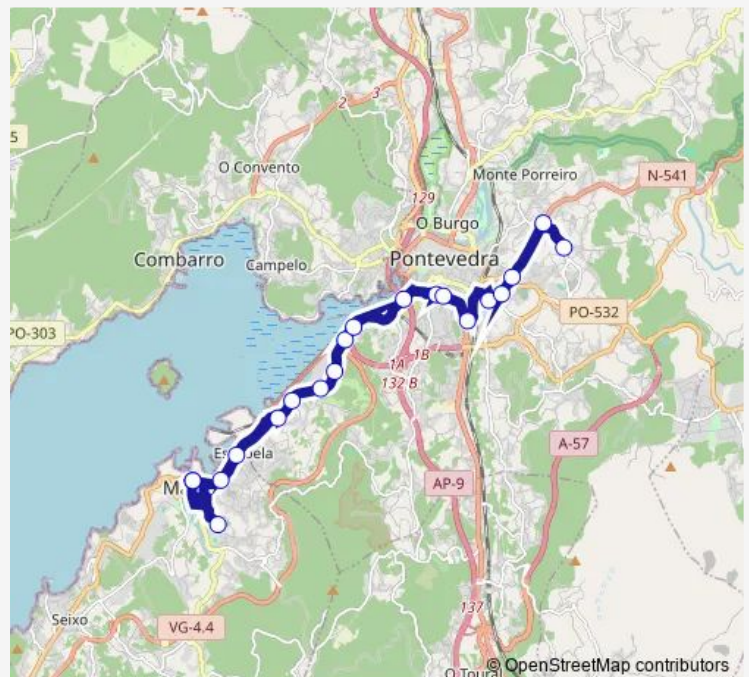

Bus Xg628035 Marín - Residencia Montecelo

[Go to website](#)

Direction

Marín — Residencia Montecelo

20 stops

[Open route schedule](#)

- Marín
- Cementerio La Raña
- Marín
- Marín-Bar Garrido
- Etribela-Lonxa
- Praceres- (Os Praceres)
- Praceres- (Os Praceres)
- Lourizán- A Robleda
- Lourizán
- Pontevedra - Cocheras (Co
- Pontevedra - Pontemuíños
- Mollabao
- Residencia DE Maiores Cam
- Pontevedra-Avda Victoria
- Pontevedra E.A.
- Cruce A Parda
- Juan Carlos I (Conservato
- Avenida DE Lugo
- Mourente (Rotonda Montece
- Residencia Montecelo

Route schedule

Marín — Residencia Montecelo

Monday	06:55-20:55
Tuesday	06:55-20:55
Wednesday	06:55-20:55
Thursday	06:55-20:55
Friday	06:55-20:55
Saturday	06:55-20:55
Sunday	06:55-20:55

Route info

Direction: Marín

Stops: 20

Trip Duration: 0 hour 55 min

Xg628035 — Marín - Residencia Montecelo

Xg628035 Bus time schedules and route maps are available in an offline PDF at busmaps.com. Use the busmaps.com website to see live bus times, train schedule or subway schedule, and step-by-step directions for all public transit in Pontevedra

The schedule is provided in the local timezone. Times with "(+1)" indicate departures on the next day.

PDF file created on 2025-02-26

2024 BusMaps.com - All Rights Reserved