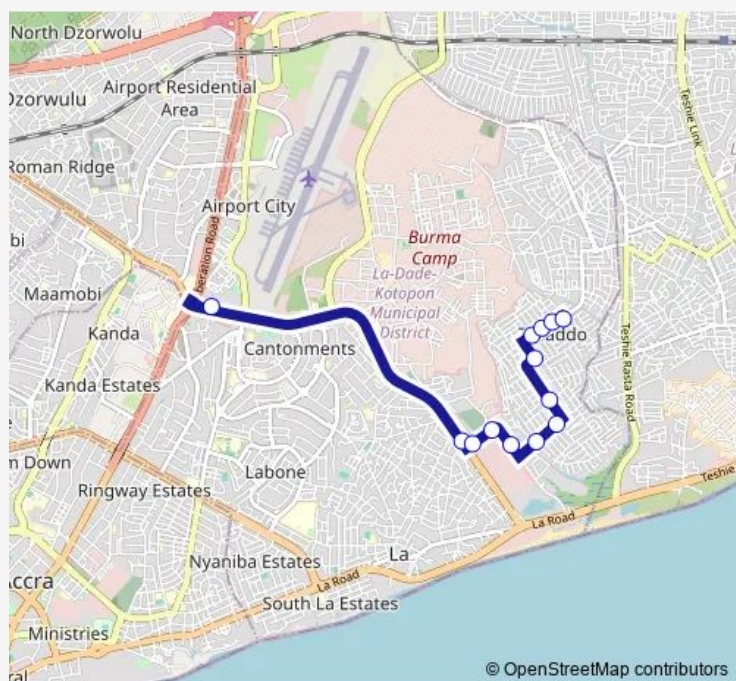

Church of Christ

Junction 003

Terminal Tse Addo

Route schedule

Terminal 37 Lorry Park — Terminal Tse Addo

Monday 13:51

Tuesday 13:51

Wednesday 13:51

Thursday 13:51

Friday 13:51

Saturday 13:51

Sunday 13:51

Route info

Direction: Terminal 37 Lorry Park

Stops: 13

Trip Duration: 0 hour 54 min

003A — 37 Lorry Park to Tse Addo

003A Bus time schedules and route maps are available in an offline PDF at busmaps.com. Use the busmaps.com website to see live bus times, train schedule or subway schedule, and step-by-step directions for all public transit in Accra