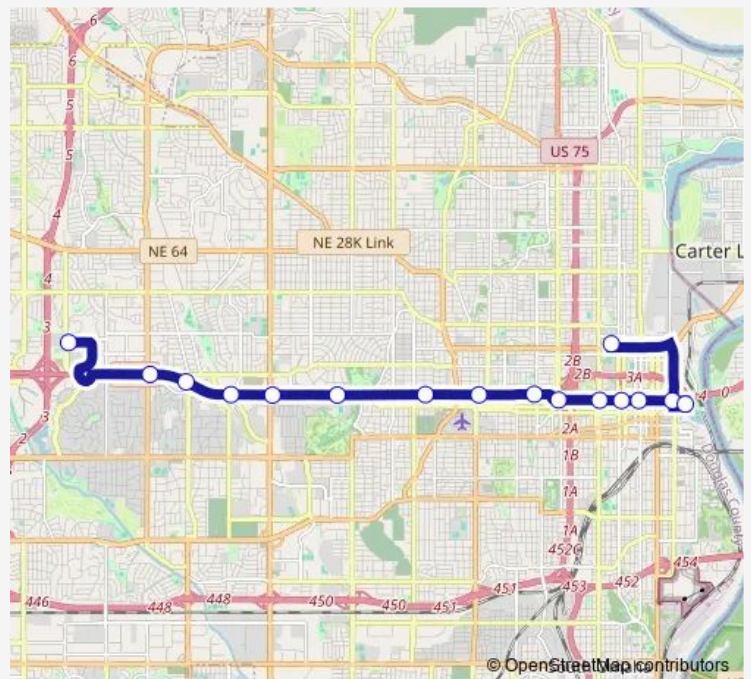

12th & Dodge Orbt Station Nw

15th & Dodge Orbt Station Nw

20th & Dodge Orbt Station Ne

24th & Dodge Orbt Station Nw

Park Ave & Dodge Orbt Stop Ne

33rd & Dodge Orbt Station Nw

42nd & Dodge Orbt Station Ne

49th & Dodge Orbt Station Ne

62nd & Dodge Orbt Station Nw

72nd & Dodge Orbt Station Nw

Keystone Trail & Dodge Orbt Stop Ne

84th & Dodge Orbt Station Nw

90th & Dodge Orbt Station Nw

Westroads Orbt Station

Route schedule

22nd & Cuming Se — Westroads Orbt Station

Monday 04:25-23:00

Tuesday 04:25-23:00

Wednesday 04:25-23:00

Thursday 04:25-23:00

Friday 04:25-23:00

Saturday 04:55-23:00

Sunday 05:55-20:40

Route info

Direction: 22nd & Cuming Se

Stops: 16

Trip Duration: 0 hour 30 min

00 — Orbt

BusMaps

Direction

Westroads Orbt Station — 22nd & Cuming Ne

16 stops