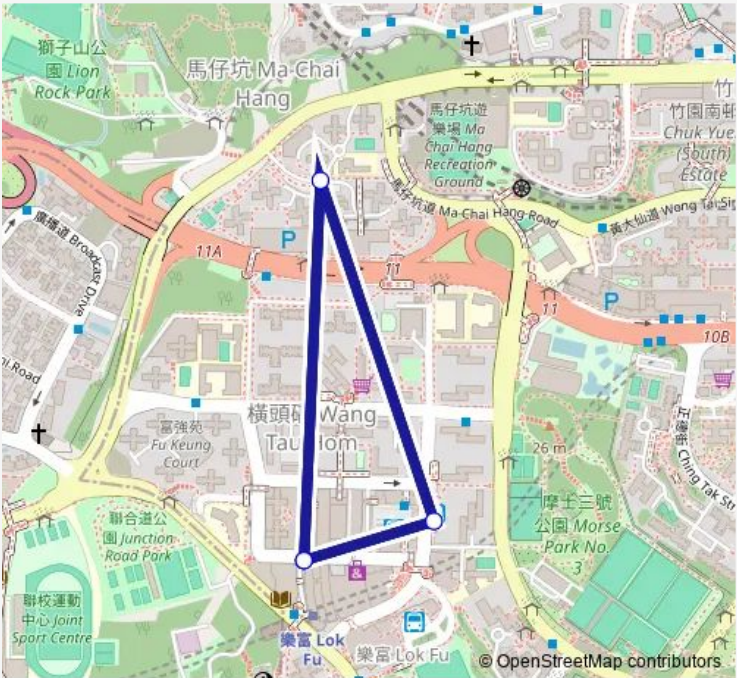

**Bus 53M LOK FU Station - TIN MA Court (KAM Chuk Lane)  
(Circular)**

[Go to website](#)

**Direction**  
 WANG TAU HOM SOUTH ROAD, NEAR WANG SHUN HOUSE, LOK FU ESTATE — WANG TAU HOM SOUTH ROAD, NEAR WANG SHUN HOUSE, LOK FU ESTATE  
 4 stops  
[Open route schedule](#)

- WANG TAU HOM SOUTH ROAD, NEAR WANG SHUN HOUSE, LOK FU ESTATE
- KAM CHUK LANE, NEAR CHUN FEI HOUSE, TIN MA COURT
- Wang TAU HOM East Road Minibus Bay, Near Wang TAU HOM Central Road|Wang TAU HOM East Road, Near Wang TAK House, Wang TAU HOM Estate
- WANG TAU HOM SOUTH ROAD, NEAR WANG SHUN HOUSE, LOK FU ESTATE

Route schedule

WANG TAU HOM SOUTH ROAD, NEAR WANG SHUN HOUSE, LOK FU ESTATE — WANG TAU HOM SOUTH ROAD, NEAR WANG SHUN HOUSE, LOK FU ESTATE

Monday	06:30-21:00
Tuesday	06:30-21:00
Wednesday	06:30-21:00
Thursday	06:30-21:00
Friday	06:30-21:00
Saturday	06:30-21:00
Sunday	07:00-21:00

**Route info**

Direction: WANG TAU HOM SOUTH ROAD, NEAR WANG SHUN HOUSE, LOK FU ESTATE

Stops: 4

Trip Duration: 0 hour 8 min

53M Bus time schedules and route maps are available in an offline PDF at [busmaps.com](https://busmaps.com). Use the [busmaps.com](https://busmaps.com) website to see live bus times, train schedule or subway schedule, and step-by-step directions for all public transit in Wong Tai Sin