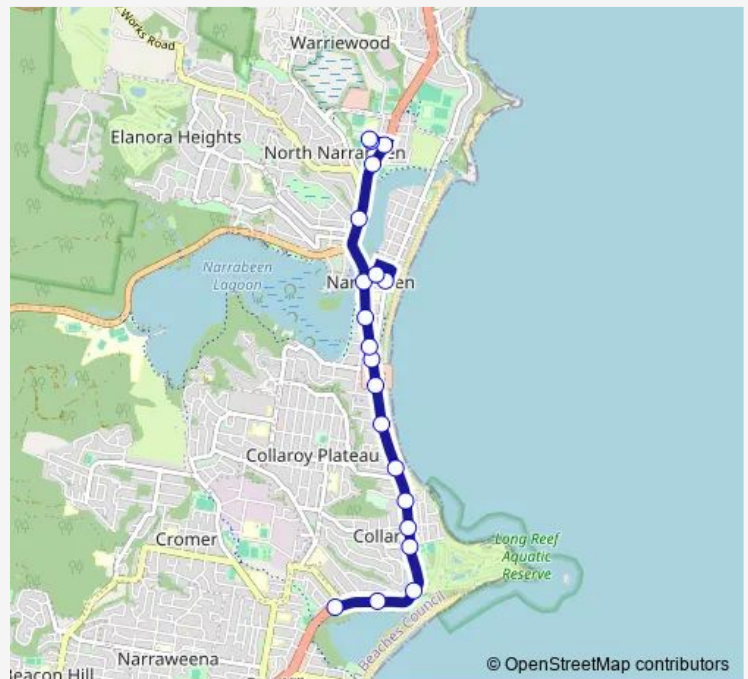

School Bus 738n St. Joseph's School Narrabeen to Cromer Heights

[Go to website](#)

Direction

Pittwater Rd Before South Creek Rd — Narabeen North Public School, Namona St

20 stops

[Open route schedule](#)

- Pittwater Rd Before South Creek Rd
- Pittwater Rd At Hadleigh Av
- Pittwater Rd Before Hay St
- Pittwater Rd Opp Griffith Park
- Pittwater Rd At Ocean Gr
- Pittwater Rd Opp Brissenden Av
- Collaroy B-Line, Pittwater Rd
- Pittwater Rd At Ramsay St
- Pittwater Rd At Clarke St
- Pittwater Rd At Goodwin St
- Narrabeen Lakes Public School, Pittwater Rd
- Pittwater Rd Before Narrabeen St
- Narrabeen B-Line, Pittwater Rd
- Waterloo St At Ocean St
- St Josephs Church, Lagoon St
- Pittwater Rd At Nareen Pde
- Northern Beaches Community College, Pittwater Rd
- Pittwater Rd At Namona St
- Narrabeen Sports High School, Namona St
- Narabeen North Public School, Namona St

Route schedule

Pittwater Rd Before South Creek Rd — Narabeen North Public School, Namona St

Monday	08:29
Tuesday	08:29
Wednesday	08:29
Thursday	08:29
Friday	08:29
Saturday	—
Sunday	—

Route info

Direction: Pittwater Rd Before South Creek Rd

Stops: 20

Trip Duration: 0 hour 21 min

Direction

St Josephs Church, Lagoon St — Howse Cres At Truman Av

39 stops

[Open route schedule](#)

St Josephs Church, Lagoon St

Narrabeen Shops, Pittwater Rd

Sunday —

Route info

Direction: St Josephs Church, Lagoon St

Stops: 39

Trip Duration: 0 hour 30 min

Edgecliffe Bvd At Aubreen St

Edgecliffe Bvd At Blandford St

Edgecliffe Bvd At Fuller St