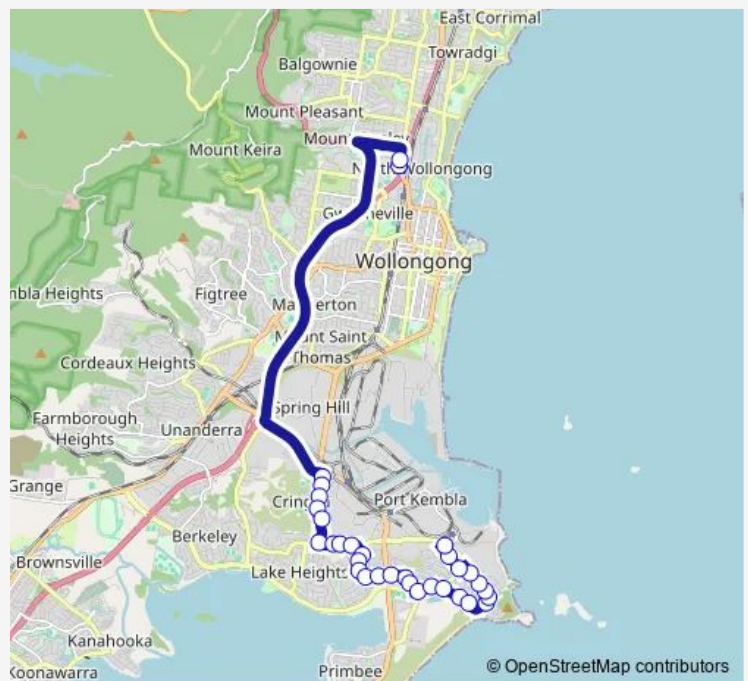

Cowper St Opp Shellharbour Rd

Warrawong Plaza, Cowper St

Cowper St Before First Av South

Port Kembla Hospital, Cowper St

Third Av North After Greene St

Route schedule

Wentworth Rd Opp Jubilee Rd — Wollongong High School Performing Arts Centre, Princes Hwy

Monday	07:45
Tuesday	07:45
Wednesday	07:45
Thursday	07:45
Friday	07:45
Saturday	—
Sunday	—

Route info

Direction: Wentworth Rd Opp Jubilee Rd

Stops: 45

Trip Duration: 0 hour 37 min

S144 — Wollongong HS of Performing Arts to Darcy Rd at Military Rd **BusMaps**

Lake Av Opp Newcastle St

Lake Av At Gorrell St

Lake Av At Merrett Av

Springhill Rd Before Entry Rd

Springhill Rd Before Old Springhill Rd

Springhill Rd At Bridge St

Corrimal St Before Beach St

Corrimal St After Glebe St

Sunday —

Route info

Direction: Wollongong High School Performing Arts Centre, Princes Hwy

Stops: 32

Trip Duration: 0 hour 35 min

Cowper St Opp Port Kembla Swimming Pool

King George V Park, Olympic Bvd

King George V Park, Military Rd