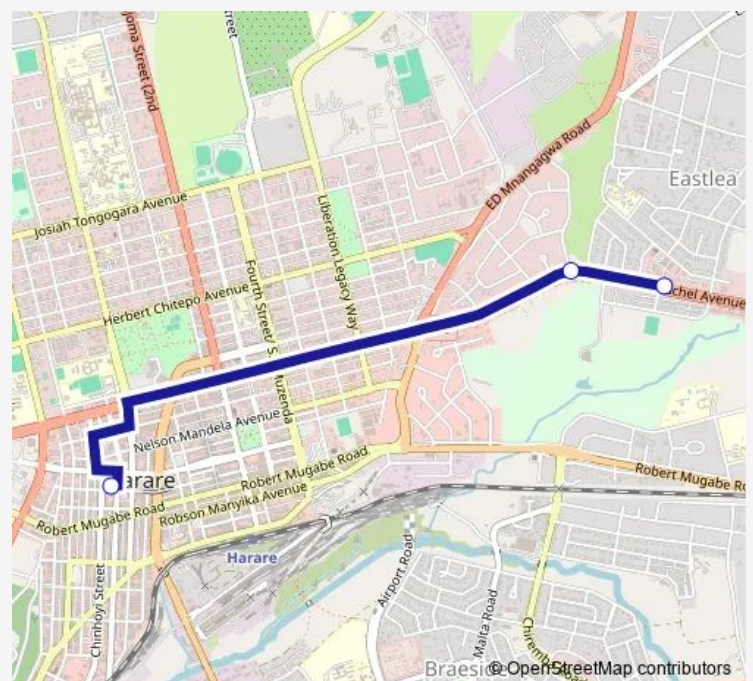

Communal Taxi Service Copacabana Rank to Eastlea Shops

[Go to website](#)

Direction

Copacabana Rank — Eastlea Shops

3 stops

[Open route schedule](#)

Copacabana Rank

Corner Cumberland Road and Samora Machel Road

Eastlea Shops

Route schedule

Copacabana Rank — Eastlea Shops

Monday	12:07
Tuesday	12:07
Wednesday	12:07
Thursday	12:07
Friday	12:07
Saturday	12:07
Sunday	12:07

Route info

Direction: Copacabana Rank

Stops: 3

Trip Duration: 0 hour 11 min

Copacabana Rank to Eastlea Shops

Communal Taxi Service time schedules and route maps are available in an offline PDF at busmaps.com. Use the busmaps.com website to see live bus times, train schedule or subway schedule, and step-by-step directions for all public transit in Harare