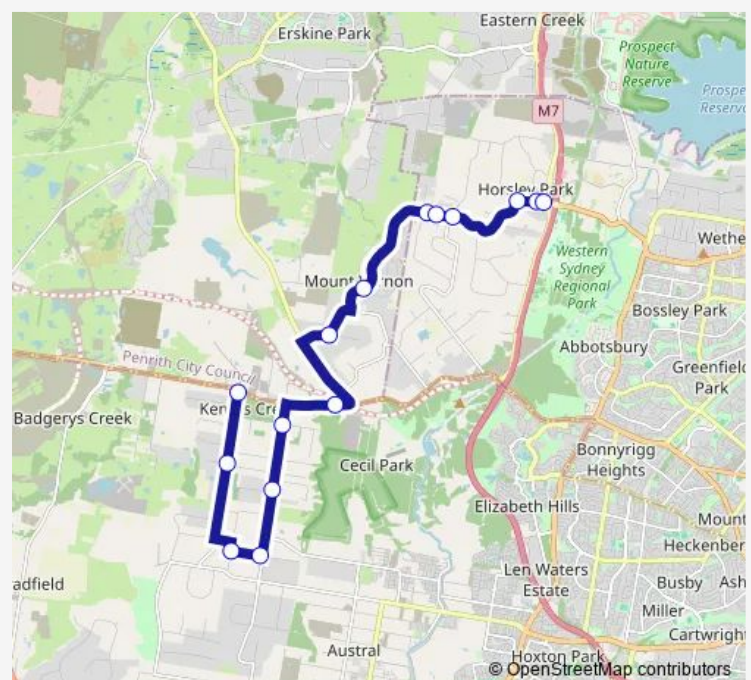

School Bus 9070 Kemp's Creek to Horsley Park Public School

[Go to website](#)

Direction

Western Rd After Elizabeth Dr — Horsley Park Public School, The Horsley Dr

15 stops

[Open route schedule](#)

Western Rd After Elizabeth Dr

Capitol Hill Dr At Bowood Rd

Horsley Rd After Greenway Pl

235 Horsley Rd

Horsley Rd At Delaware Rd

The Horsley Dr Opp Horsley Park Shops

The Horsley Dr Opp Marion Primary School

Horsley Park Public School, The Horsley Dr

Route schedule

Western Rd After Elizabeth Dr — Horsley Park Public School, The Horsley Dr

Monday	08:12
Tuesday	08:12
Wednesday	08:12
Thursday	08:12
Friday	08:12
Saturday	—
Sunday	—

Route info

Direction: Western Rd After Elizabeth Dr

Stops: 15

Trip Duration: 0 hour 43 min

9070 School Bus time schedules and route maps are available in an offline PDF at busmaps.com. Use the busmaps.com website to see live bus times, train schedule or subway schedule, and step-by-step directions for all public transit in Liverpool