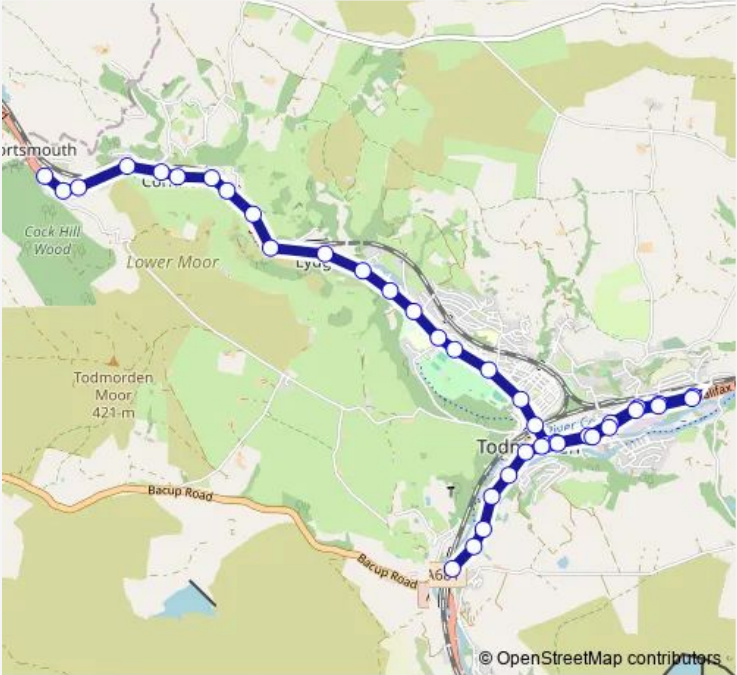

Bus P94 Portsmouth - Shade Primary School

[Go to website](#)

**Direction**  
 County Boundary — Shade School  
 39 stops  
[Open route schedule](#)

- County Boundary
- Portsmouth
- Cornholme School
- Spring Villas
- Pudsey Road
- Cornholme
- Vale Church
- Fieldhurst Road
- Barewise Bridge
- Knotts Road
- Jumps Road
- Lydgate
- Orchan Road
- Cross Lee Road
- Todmorden High Sch
- Top Park Gates
- Centre Vale Park
- Todmorden J&I Sch
- Bus Station stand A
- Todmorden Halifax Rd
- Todmorden WMC

Route schedule  
 County Boundary — Shade School

Monday	08:20
Tuesday	08:20
Wednesday	08:20
Thursday	08:20
Friday	08:20
Saturday	—
Sunday	—

Route info  
 Direction: County Boundary  
 Stops: 39  
 Trip Duration: 0 hour 22 min

Laneside Street

Knowlwood Road

Shade School

**Direction**

Shade School — County Boundary

38 stops

[Open route schedule](#)

Shade School

## Route info

Direction: Shade School

Stops: 38

Trip Duration: 0 hour 30 min

Orchan Road

Lydgate

Canteen Mill

Jumps Road