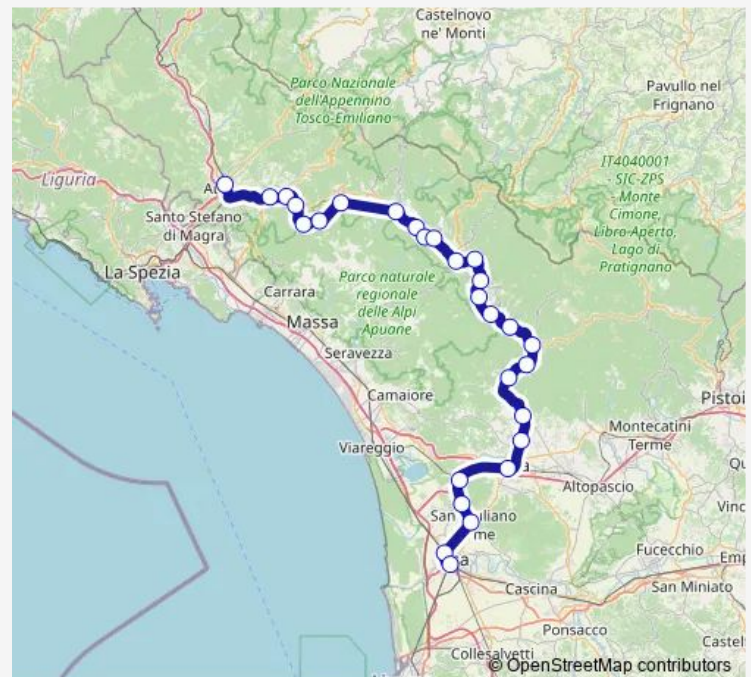

Thursday 05:25-09:03

Friday 05:25-09:03

Saturday 05:25-07:04

Sunday 05:25-07:04

Route info

Direction: Pisa C.Le

Stops: 26

Trip Duration: 2 hour 44 min

Pisa - Lucca - Aulla

Monzone

Gragnola

Fivizzano-Gass.

F.Rometta-Solie.

Aulla Lunigiana

Direction

Aulla Lunigiana — Viareggio

24 stops

[Open route schedule](#)

Aulla Lunigiana

F.Rometta-Solie.

Fivizzano-Gass.

Gragnoia

Monzone

Equi Terme