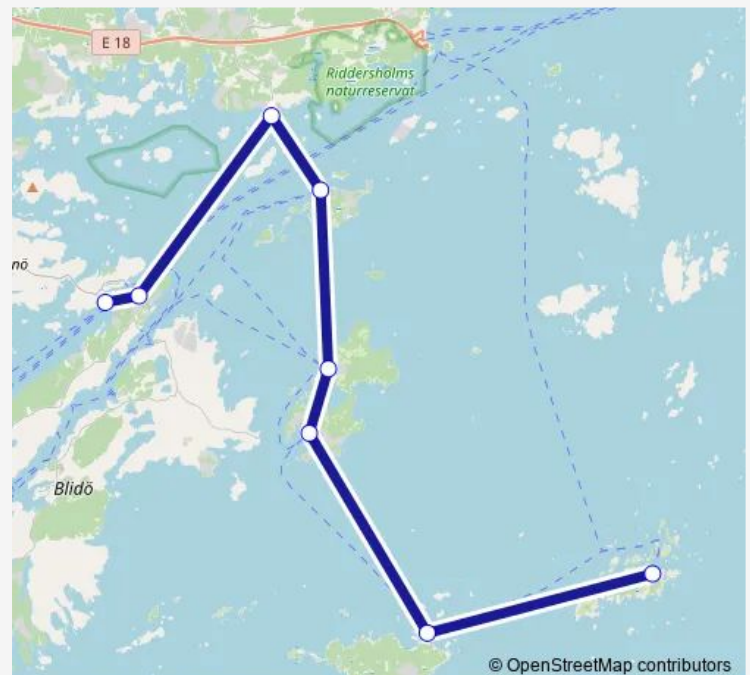

Tuesday 07:00-19:30

Wednesday 07:00-19:30

Thursday 07:00-19:30

Friday 07:00-20:30

Saturday 08:40-13:40

Sunday 08:00-16:40

**Route info**

Direction: Rödlöga brygga

Stops: 8

Trip Duration: 2 hour 15 min