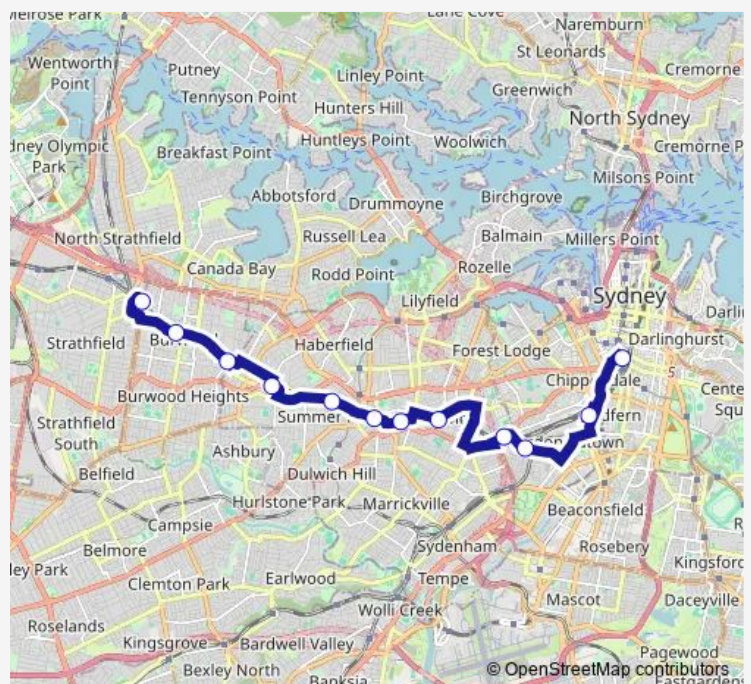

Strathfield Station, Albert Rd, Stand E

Burwood Station, Railway Pde, Stand A

Croydon Station, The Strand

Ashfield Station, Brown St, Stand C

Summer Hill Station, Carlton Cres

Lewisham Station, Railway Tce

Route schedule

Strathfield Station, Albert Rd, Stand E — Central Station, Chalmers St, Stand G

Monday	—
Tuesday	—
Wednesday	—
Thursday	—
Friday	22:07-23:52
Saturday	00:08-00:53
Sunday	—

Route info

Direction: Strathfield Station, Albert Rd, Stand E

Stops: 12

Trip Duration: 0 hour 51 min

47T2 — Central, then all stations to Strathfield

Direction

Central Station, Eddy Av, Stand A — Strathfield Station, Everton Rd, Stand D

12 stops

[Open route schedule](#)

Carlton Cres Opp Summer Hill Station

Ashfield Station, Brown St, Stand D

Paisley Rd After The Strand

Burwood Station, Railway Pde, Stand C

Strathfield Station, Everton Rd, Stand D

Route schedule

Central Station, Eddy Av, Stand A — Strathfield Station, Everton Rd, Stand D