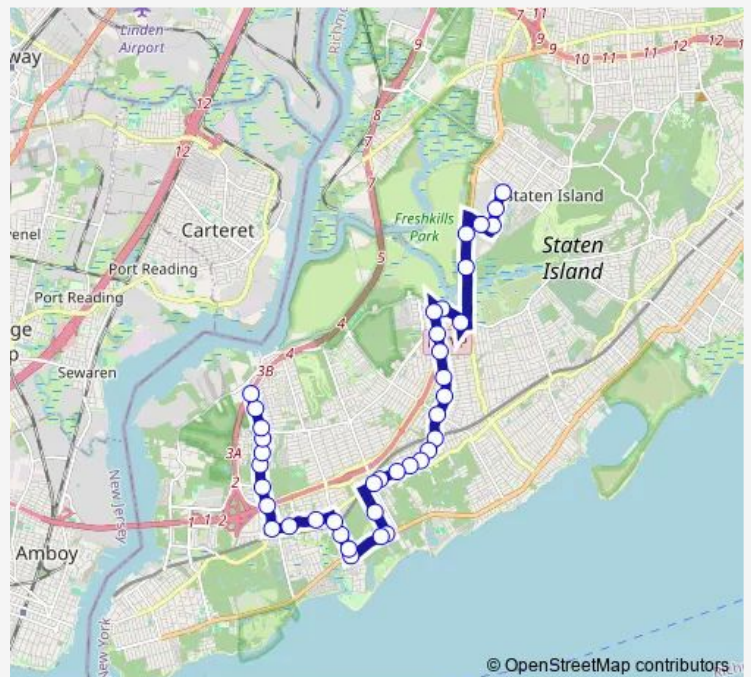

Annadale RD/Amboy Rd

Amboy RD/Alvine Av

Amboy RD/Arbutus Av

Amboy RD/Kingdom Av

Amboy RD/Huguenot Av

Luten AV/Eylandt St

Hylan Blvd/Wendy Dr

Route schedule

Route info

Direction: Eltingville/Transit Center

Stops: 17

Trip Duration: 0 hour 18 min

S55 — Rossville - Staten Island Mall

Direction

Bloomingtondale RD/Veterans RD East — Hylan Blvd/Bertram Av

16 stops

[Open route schedule](#)

Bloomingtondale RD/Veterans RD East

Bloomingtondale RD/Shiel Av

Bloomingtondale RD/OPP Kramer Av

Bloomingtondale RD/Clay PIT Rd

Bloomingtondale RD/Sharrotts Rd

Bloomingtondale RD/Pembrook Loop

Stops: 21

Trip Duration: 0 hour 16 min

S55 Bus time schedules and route maps are available in an offline PDF at busmaps.com. Use the busmaps.com website to see live bus times, train schedule or subway schedule, and step-by-step directions for all public transit in Staten Island