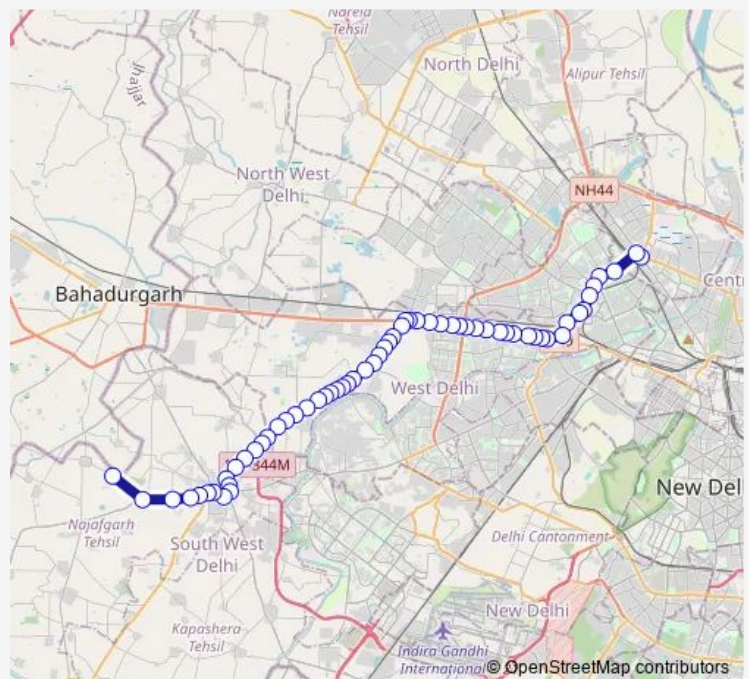

Paschim Vihar Super Bazar (West Metro Station)

Peeragarhi Chowk

Peera Garhi Metro Station

Route schedule

Azadpur Terminal — Kair Depot

Monday 19:00-23:26

Tuesday 19:00-23:26

Wednesday 19:00-23:26

Thursday 19:00-23:26

Friday 19:00-23:26

Saturday 19:00-23:26

Sunday 19:00-23:26

Route info

Direction: Azadpur Terminal

Stops: 61

Trip Duration: 2 hour 1 min