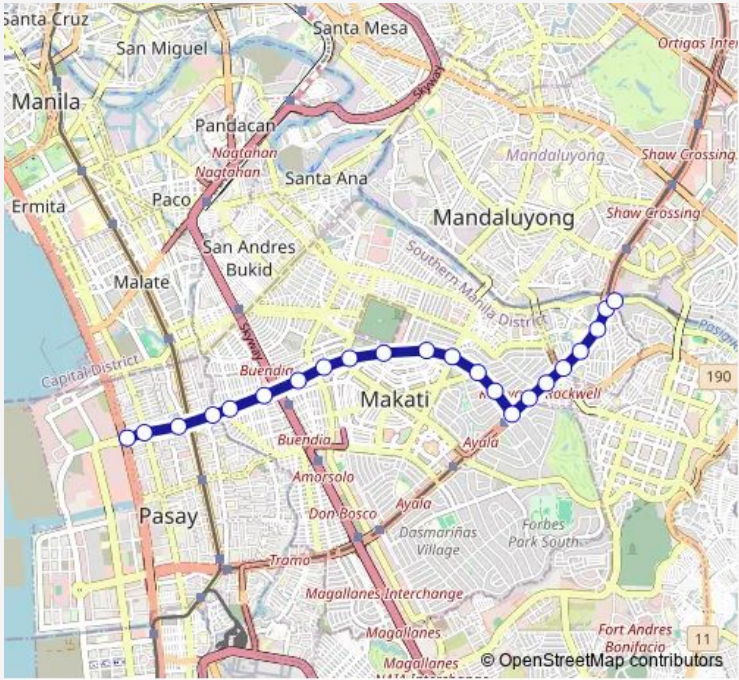

Bus Buendia LRT Taft - Guadalupe

[Go to website](#)

Direction
 Senator Gil Puyat Ave, Lungsod ng Pasay, Manila — Dr Jose P. Rizal Extension, Makati City, Manila

22 stops

[Open route schedule](#)

- Senator Gil Puyat Ave, Lungsod ng Pasay, Manila
- Senator Gil Puyat Ave, Lungsod ng Pasay, Manila
- Senator Gil Puyat Ave, Lungsod ng Pasay, Manila
- Senator Gil Puyat Ave, Makati City
- Bautista / Senator Gil Puyot Ave, Makati City, Manila
- Senator Gil Puyat Ave, Makati City
- Senator Gil Puyat Ave / Washington Intersection, Makati City
- Senator Gil Puyat Ave, Makati City
- Ayala Ave / Senator Gil Puyat Ave Intersection, Makati City
- Senator Gil Puyat Ave, Makati City, Manila
- Senator Gil Puyat Ave, Makati City, Manila
- Senator Gil Puyat Ave / Makati Avenue Intersection, Makati City, Manila
- Paseo de Roxas / Senator Gil Puyat Ave Intersection, Makati City, Manila
- Senator Gil Puyat Ave, Makati City, Manila
- Epifanio de los Santos Avenue / Senator Gil Puyat Ave, Makati City, Manila
- Kalayaan Flyover, Makati City, Manila
- Estrella Flyover, Makati City, Manila
- Estrella Flyover, Makati City, Manila
- Epifanio de los Santos Avenue, Makati City, Manila

Route schedule

Senator Gil Puyat Ave, Lungsod ng Pasay, Manila — Dr Jose P. Rizal Extension, Makati City, Manila

Monday	00:00
Tuesday	00:00
Wednesday	00:00
Thursday	00:00
Friday	00:00
Saturday	00:00
Sunday	00:00

Route info

Direction: Senator Gil Puyat Ave, Lungsod ng Pasay, Manila

Stops: 22

Trip Duration: 0 hour 36 min

Epifanio de los Santos Avenue, Makati City, Manila

Epifanio de los Santos Avenue, Makati City, Manila