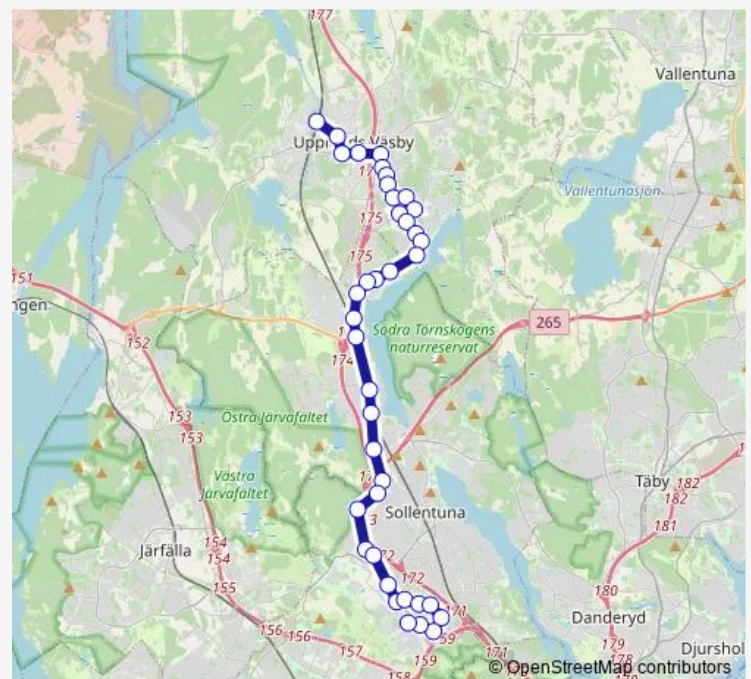

### Route schedule

Upplands Väsby station — Kista T-bana

Monday 05:42-08:21

Tuesday 05:42-08:21

Wednesday 05:42-08:21

Thursday 05:42-08:21

Friday 05:42-08:21

Saturday —

### Route info

Direction: Upplands Väsby station

Stops: 39

Trip Duration: 1 hour 4 min

■ 537

Rotebro handelsplats

Norrviken station

Bandyvägen