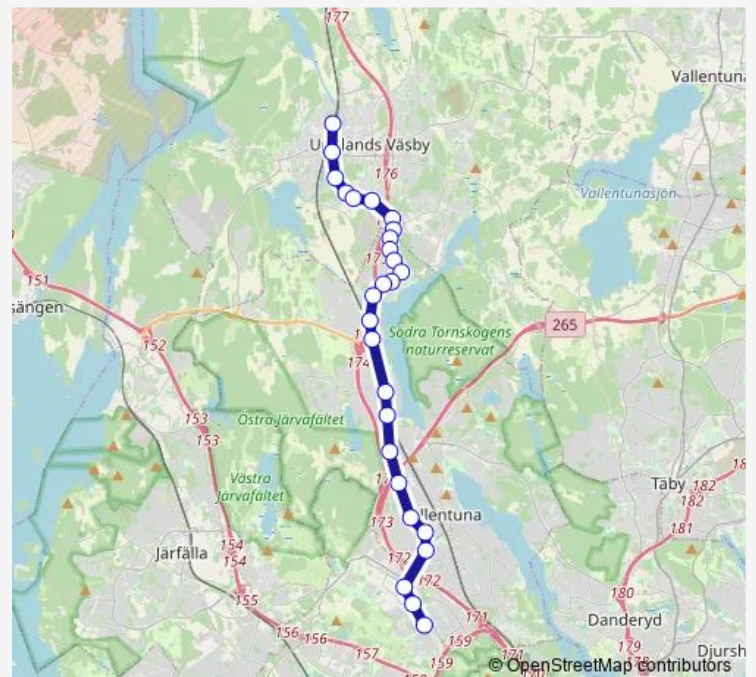

Thursday 05:42-08:21

Friday 05:42-08:21

Saturday —

Sunday —

Route info

Direction: Upplands Väsby station

Stops: 39

Trip Duration: 1 hour 3 min

■ 537

Rotebro handelsplats

Norrviken station

Bandyvägen

Klasro

Mossvägen

Energiverket

Norra Kronåsen