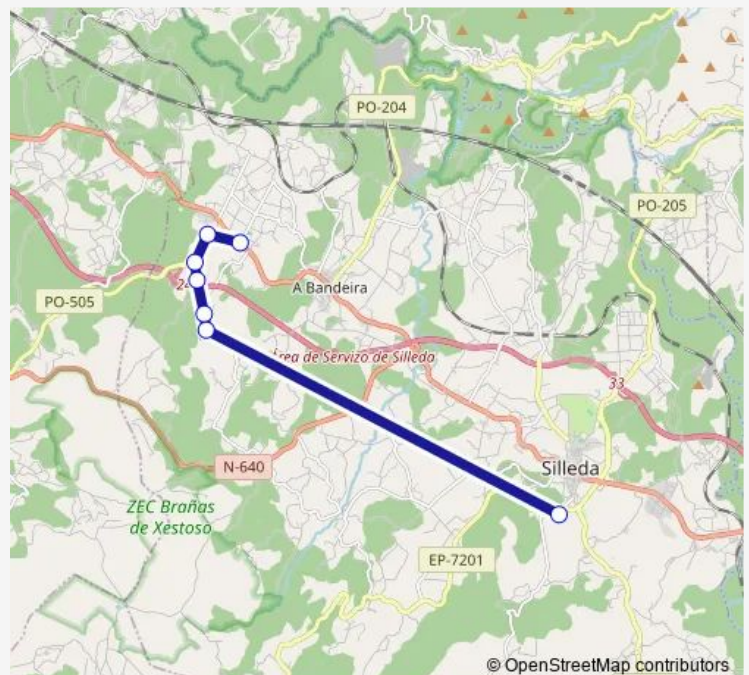

Thursday 08:18

Friday 08:18

Saturday —

Sunday —

Route info

Direction: Goris

Stops: 7

Trip Duration: 0 hour 19 min

537 — Goris - IES Pintor Colmeiro

537 Bus time schedules and route maps are available in an offline PDF at busmaps.com. Use the busmaps.com website to see live bus times, train schedule or subway schedule, and step-by-step directions for all public transit in Silleda